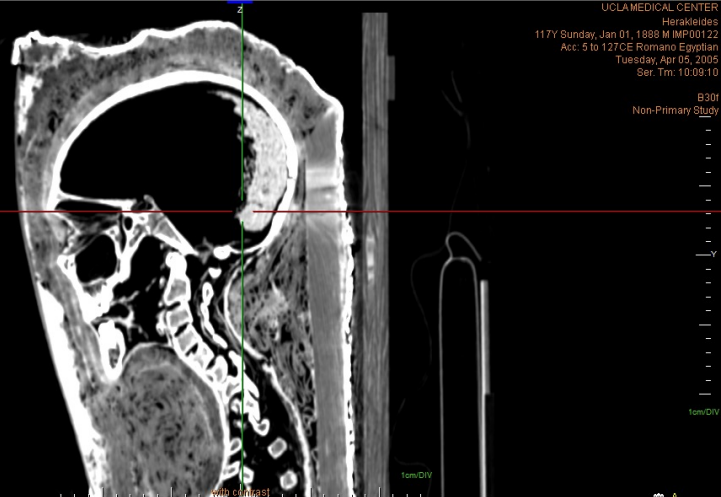

B30f
Non-Primary Study

B30f
Non-Primary Study