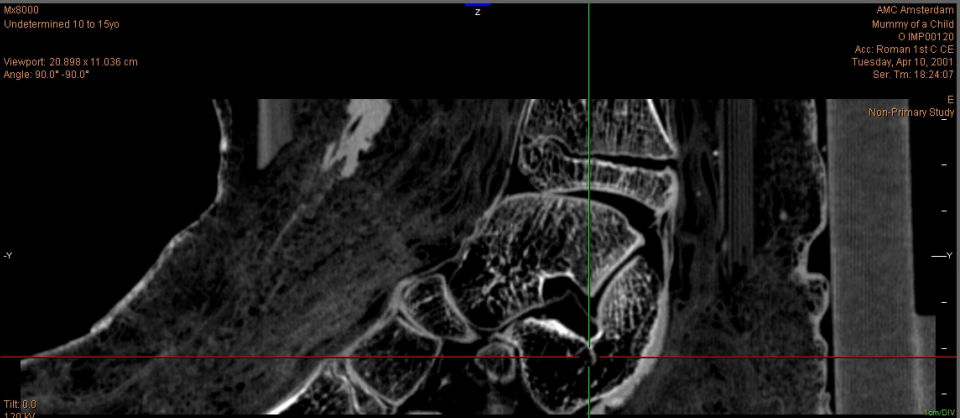

E
Non-Primary Study

E
Non-Primary Study

E
Non-Primary Study

E
Non-Primary Study

E
Non-Primary Study

E
Non-Primary Study

E
Non-Primary Study

E
Non-Primary Study

E
Non-Primary Study

E
Non-Primary Study

E
Non-Primary Study

E
Non-Primary Study

E
Non-Primary Study

E
Non-Primary Study

E
Non-Primary Study

E
Non-Primary Study

E
Non-Primary Study

E
Non-Primary Study

E
Non-Primary Study

Series #: 6119

Number of Images: 230