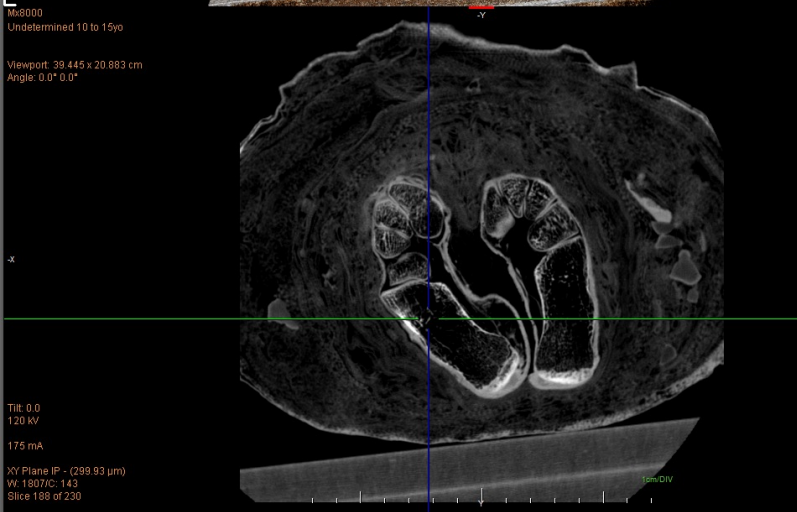

E
Non-Primary Study

E
Non-Primary Study