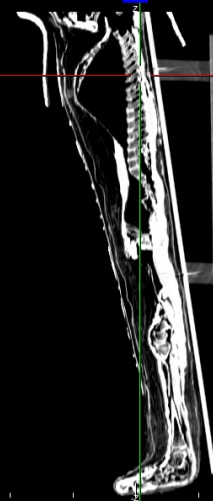

AMC Amsterdam
Mummy of a Boy
O IMP00116

C
Non-Primary Study

C
Non-Primary Study

TIFF: 0.0
120 KV
250 mA

Series #: 5054

Number of Images: 386