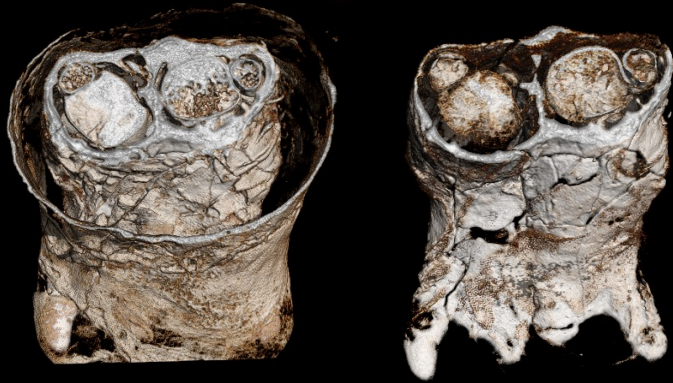

Series #: 5055

Number of Images: 133

Male 3 to 4 years old

Tilt: 0.0
120 kV
175 mA
3D Rendering
W: 379/C: 425

Mx8000
Mummy of a Boy
Male 3 to 4 years old

Viewport: 27.414 x 14.514 cm
Angle: 0.0° 0.0°

Tilt: 0.0
120 kV
175 mA
XY Plane IP - (300.05 µm)
W: 1890/C: 95
Slice 186 of 186