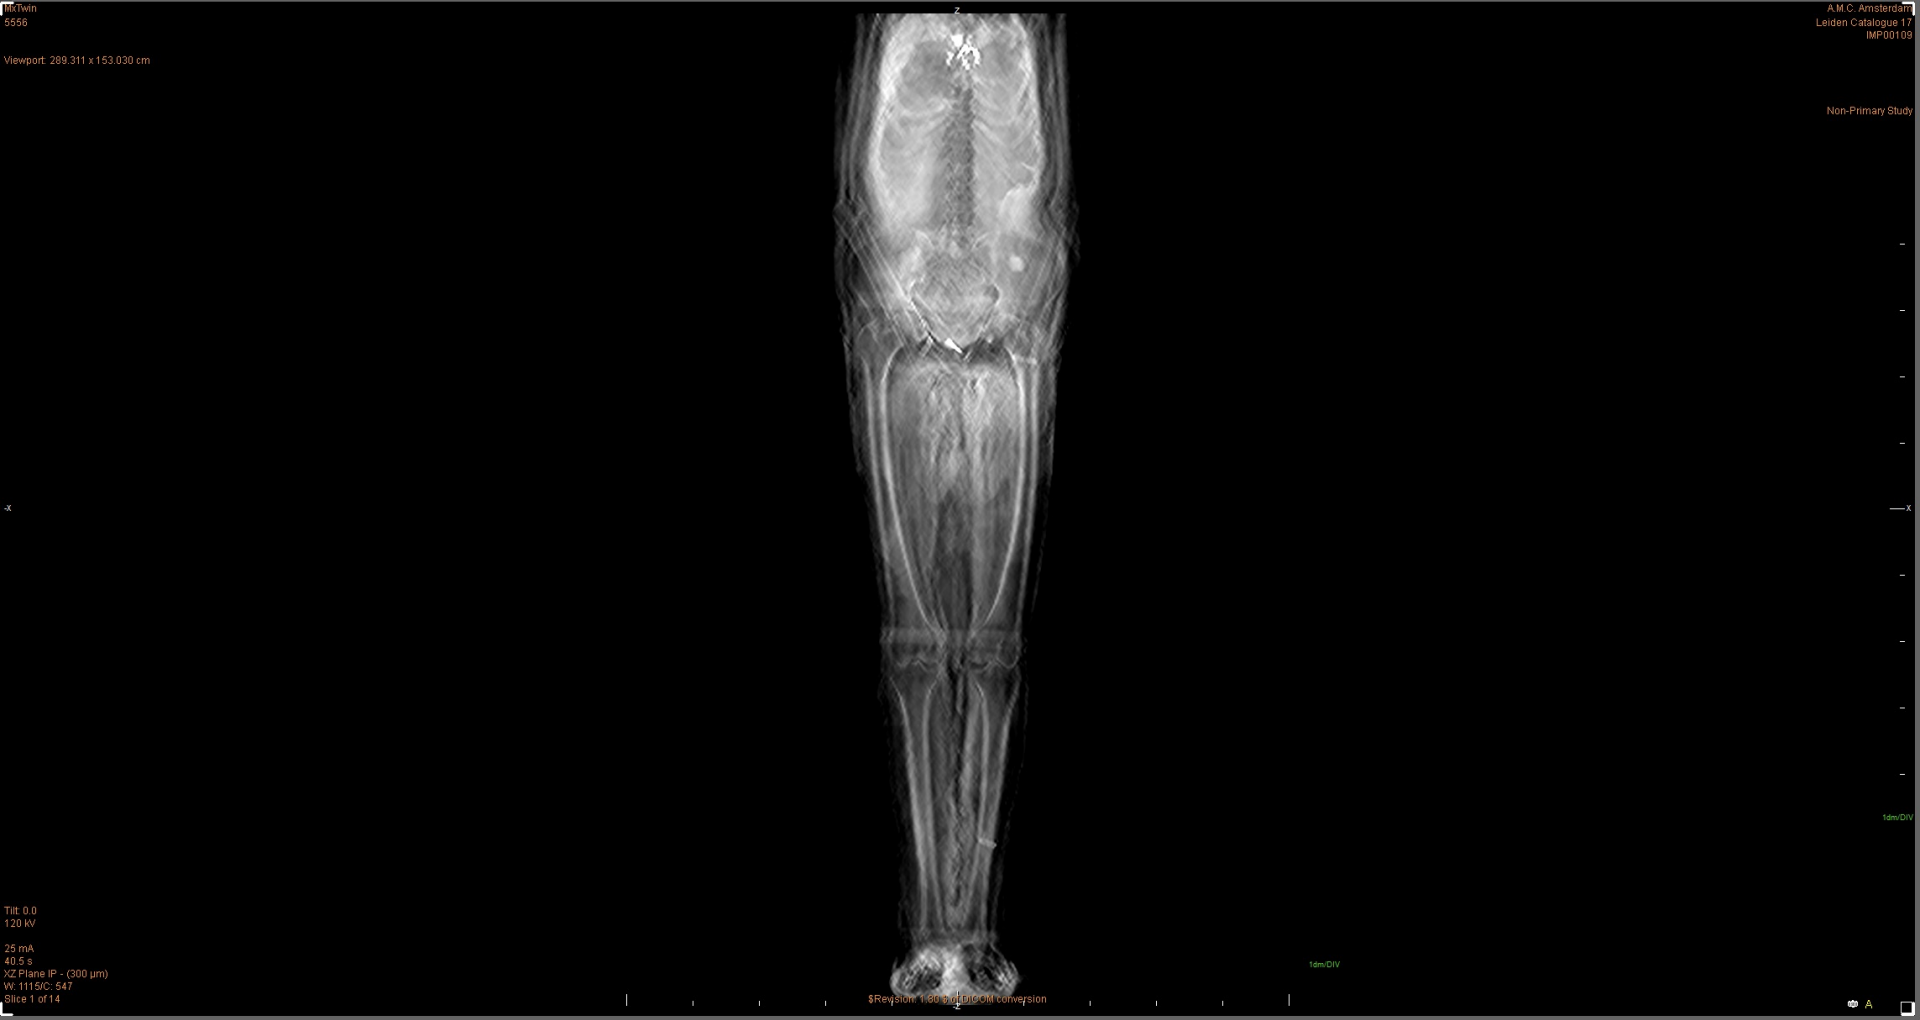

Non-Primary Study

MtTwin
5556
lower leg, foot
Tilt: 0.0
120 kV
250 mA

YZ Plane - (0.8398438 mm)
W: 1407/C: -307
Slice 198 of 512

A.M.C. Amsterdam MtTwin
Leiden Catalogue 17 5556
IMP00109 lower leg, foot

Viewport: 101.262 x 53.562 cm
Angle: 0.0° -90.0°

Non-Primary Study

MtTwin
5556
lower leg, foot
Tilt: 0.0
120 kV
250 mA

XZ Plane - (0.8398438 mm)
W: 1407/C: -307
Slice 241 of 512

Series #: 29949
Number of Images: 171

Series #: 29950
Number of Images: 170

Series #: 29951 (Localizer)
Number of Images: 14