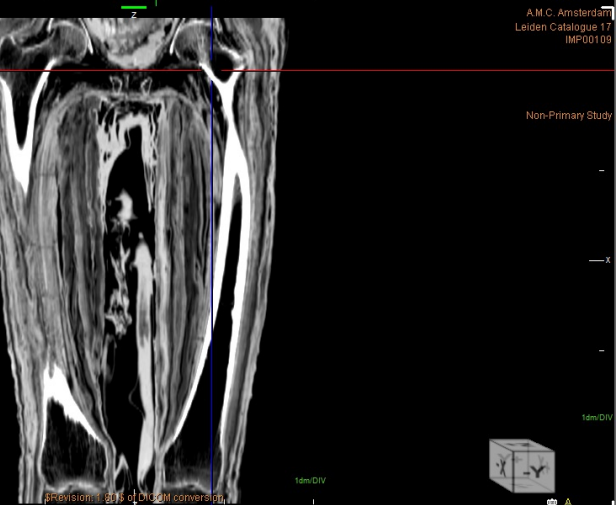

Series #: 29948
Number of Images: 181