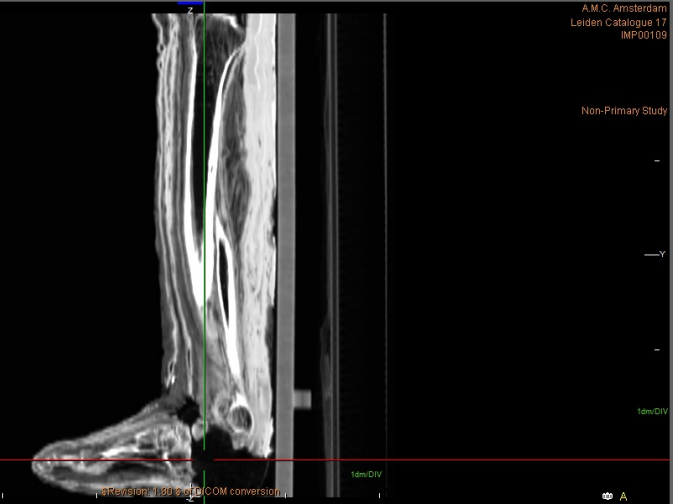

Non-Primary Study

MtTwin
5556
lower leg, foot
Tilt: 0.0
120 kV
250 mA

Non-Primary Study

MtTwin
5556
lower leg, foot
Tilt: 0.0
120 kV
250 mA

Series #: 29949
Number of Images: 171