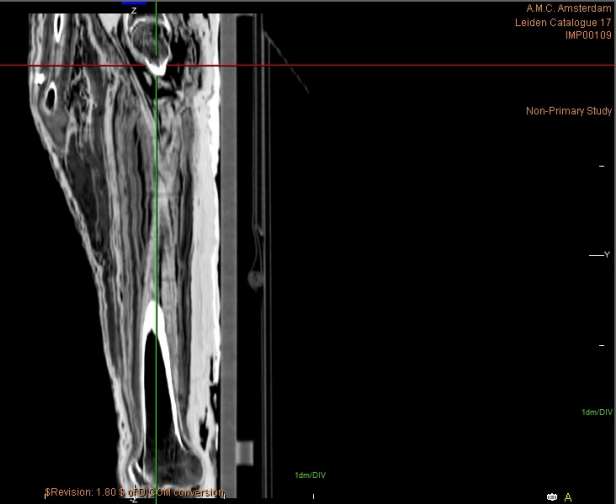

Series #: 29948
Number of Images: 181