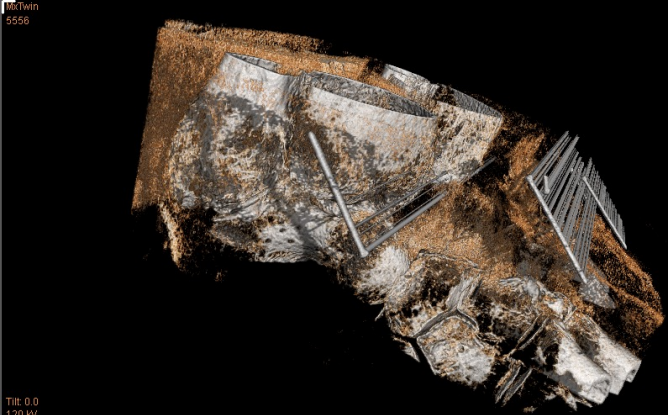

Series #: 29950
Number of Images: 170