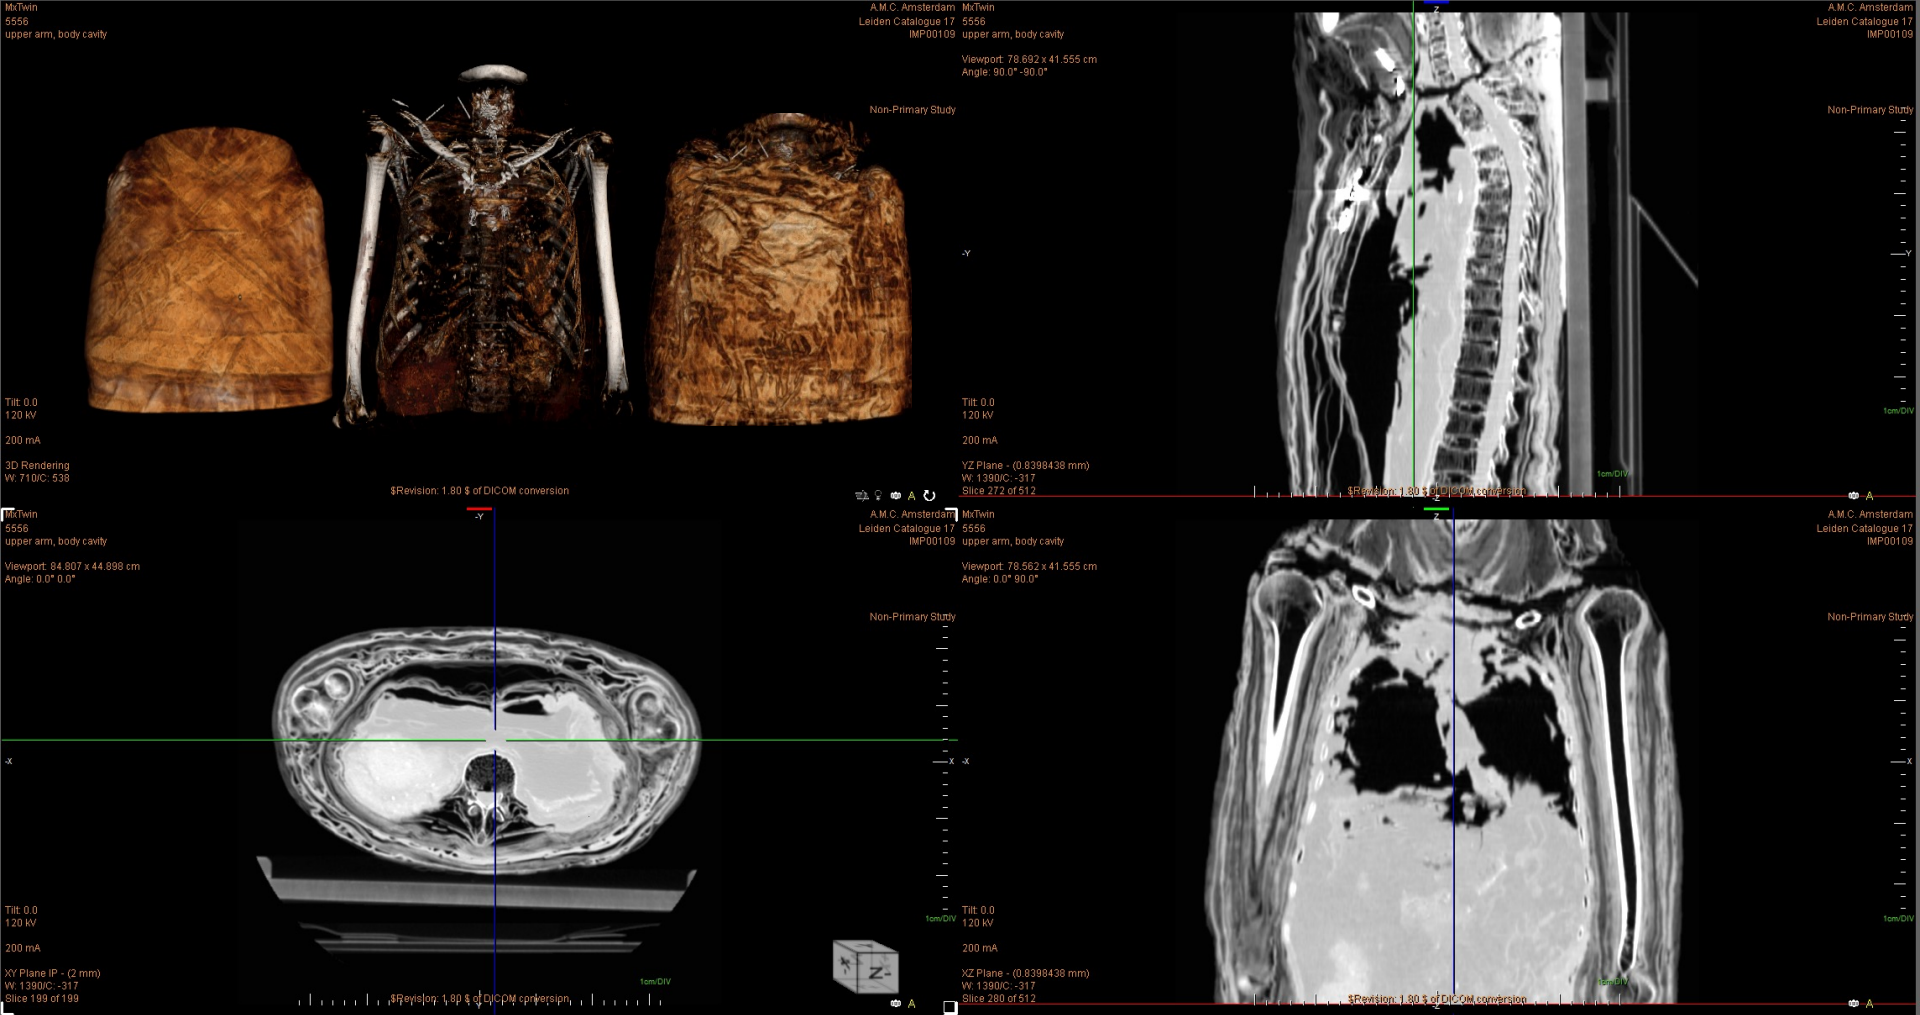

Mummy of Peftjauneith (Cat. 17)

ID: IMP00109

Sex: Male

Estimated Age: 22-44

Institution: Leiden University (Netherlands)

Period: Late Period

Site: Unknown

Modality: CT

Series #: 29941

Number of Images: 246

Series #: 29942
 Number of Images: 199

Series #: 29943
Number of Images: 139

Series #: 29944
Number of Images: 155

Series #: 29947
Number of Images: 168

Tilt: 0.0
120 kV
250 mA
3D Rendering
W: 395/C: 552

MtTwin
5556
upper leg, pelvis, hand
Viewport: 84.807 x 44.898 cm
Angle: 0.0° 0.0°

§Revision: 1.80 § of DICOM conversion

Tilt: 0.0
120 kV
250 mA
XY Plane - (-3 mm)
W: 1250/C: -213
Slice 20 of 181

§Revision: 1.80 § of DICOM conversion

Tilt: 0.0
120 kV
250 mA
YZ Plane - (0.8398438 mm)
W: 1250/C: -213
Slice 358 of 512

A.M.C. Amsterdam MtTwin
Leiden Catalogue 17 5556
IMP00109 upper leg, pelvis, hand
Viewport: 107.361 x 56.694 cm
Angle: 90.0° -90.0°