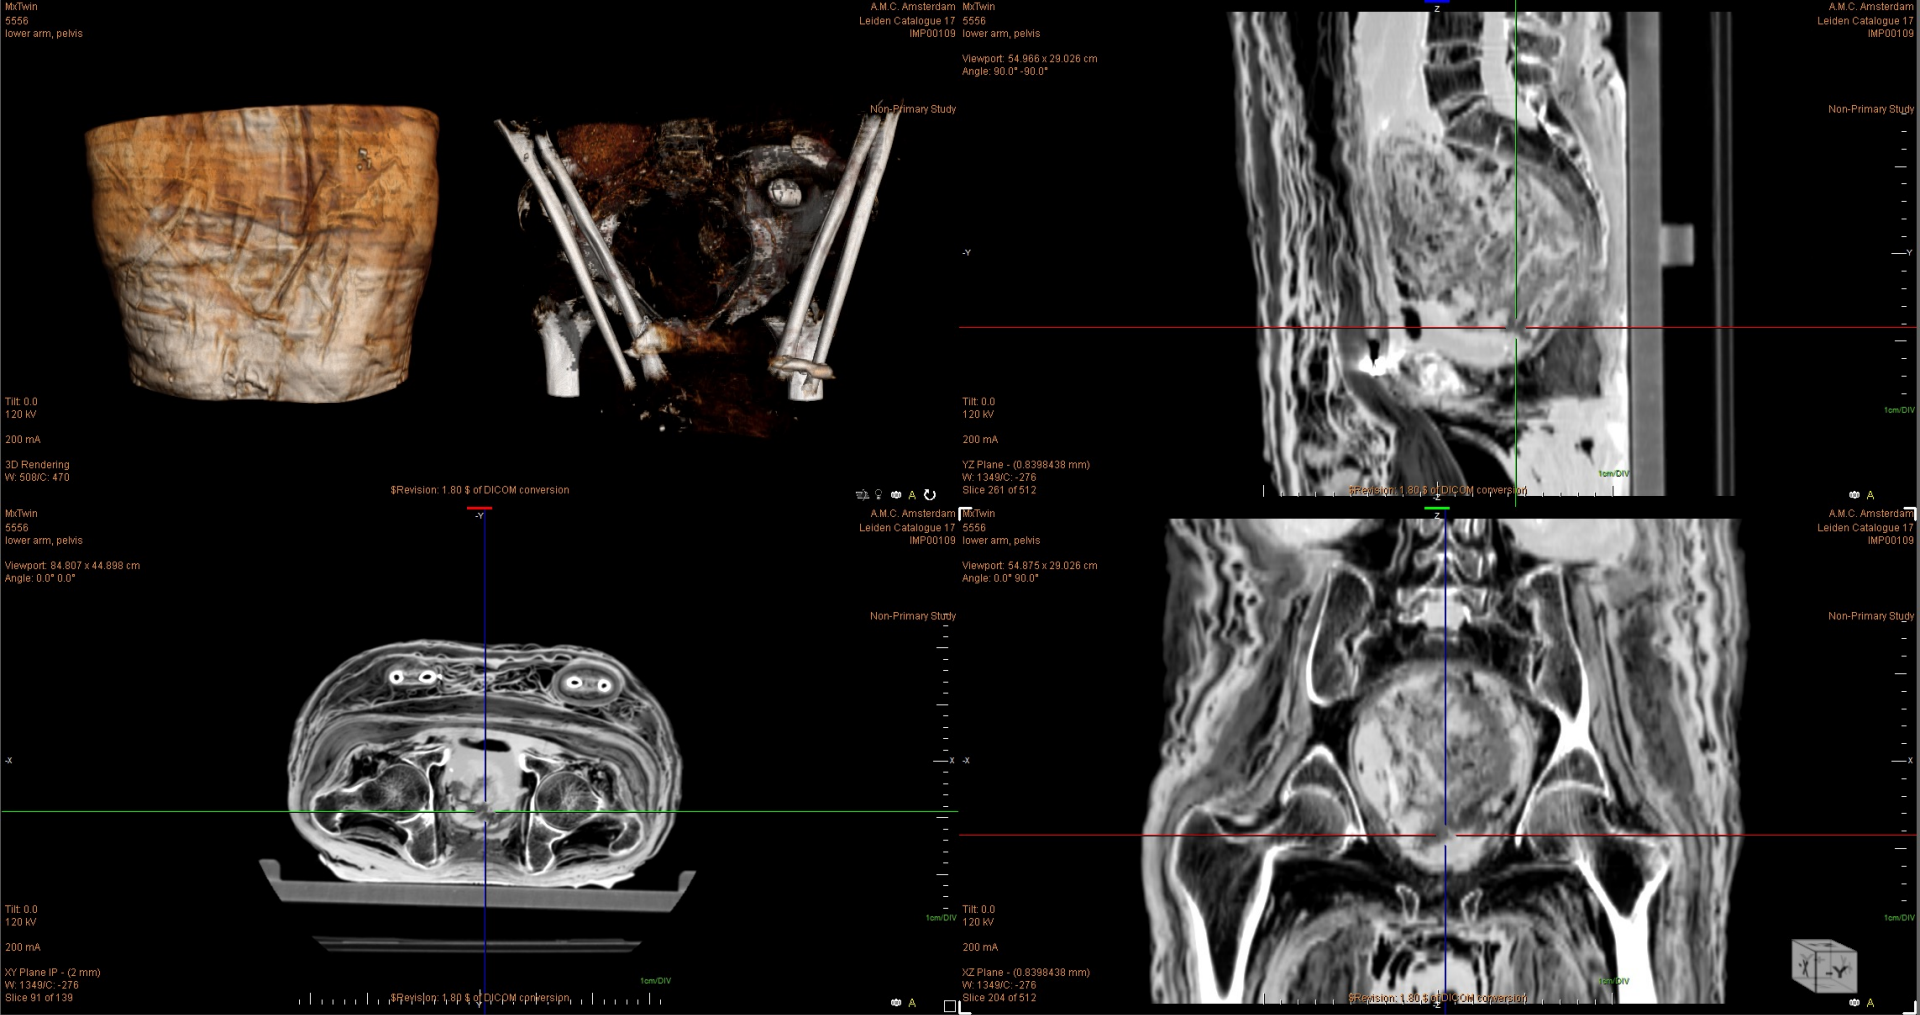

Mummy of Peftjauneith (Cat. 17)

ID: IMP00109

Sex: Male

Estimated Age: 22-44

Institution: Leiden University (Netherlands)

Period: Late Period

Site: Unknown

Modality: CT

Series #: 29941

Number of Images: 246

Series #: 29942
 Number of Images: 199

Series #: 29943
Number of Images: 139

Series #: 29944
Number of Images: 155

Series #: 29947
Number of Images: 168

Tilt: 0.0
120 kV
250 mA
3D Rendering
W: 395/C: 552

MtTwin
5556
upper leg, pelvis, hand
Viewport: 84.807 x 44.898 cm
Angle: 0.0° 0.0°

§Revision: 1.80 § of DICOM conversion

Tilt: 0.0
120 kV
250 mA
XY Plane - (-3 mm)
W: 1250/C: -213
Slice 20 of 181

§Revision: 1.80 § of DICOM conversion

Tilt: 0.0
120 kV
250 mA
YZ Plane - (0.8398438 mm)
W: 1250/C: -213
Slice 358 of 512

A.M.C. Amsterdam MtTwin
Leiden Catalogue 17 5556
IMP00109 upper leg, pelvis, hand
Viewport: 107.361 x 56.694 cm
Angle: 90.0° -90.0°