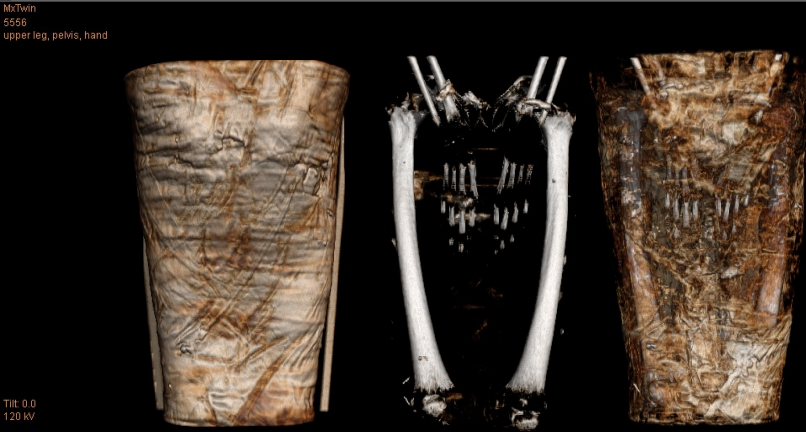

Tilt: 0.0
120 kV
250 mA
3D Rendering
W: 395/C: 552

§Revision: 1.80 § of DICOM conversion