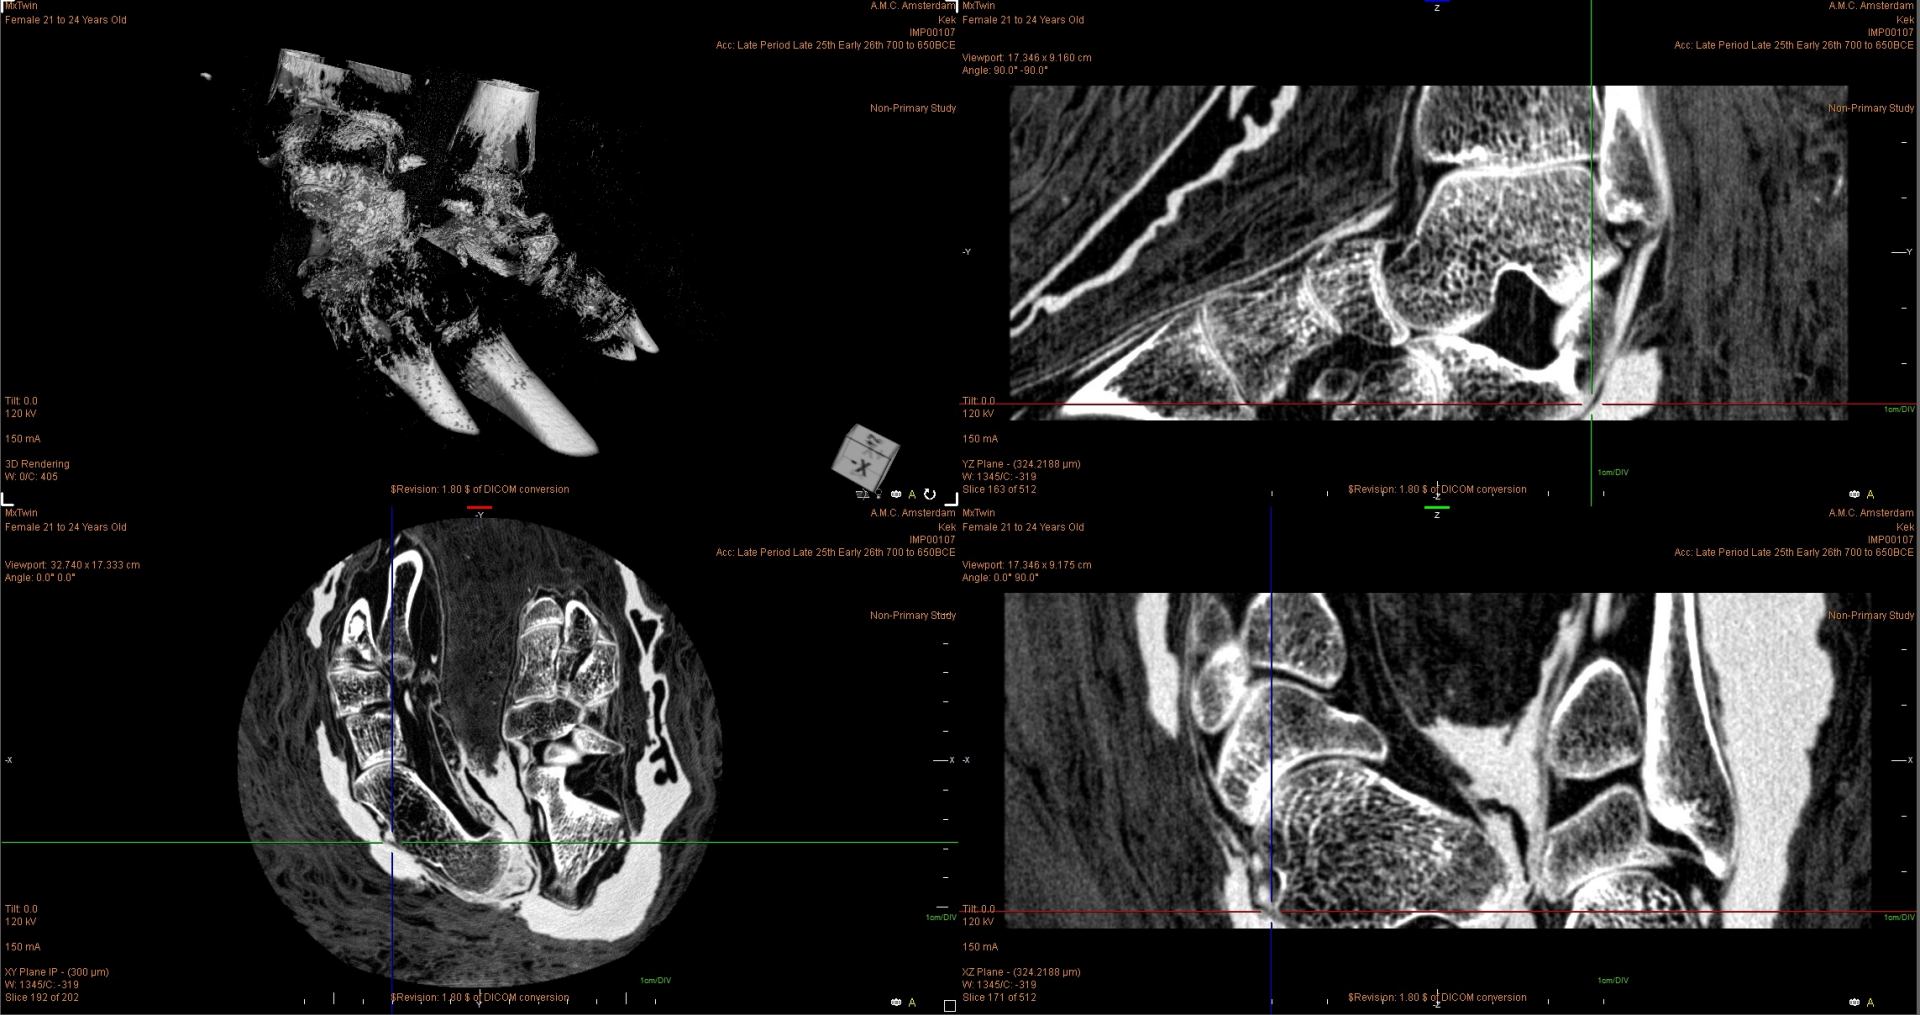

Series #: 34263
Number of Images: 202