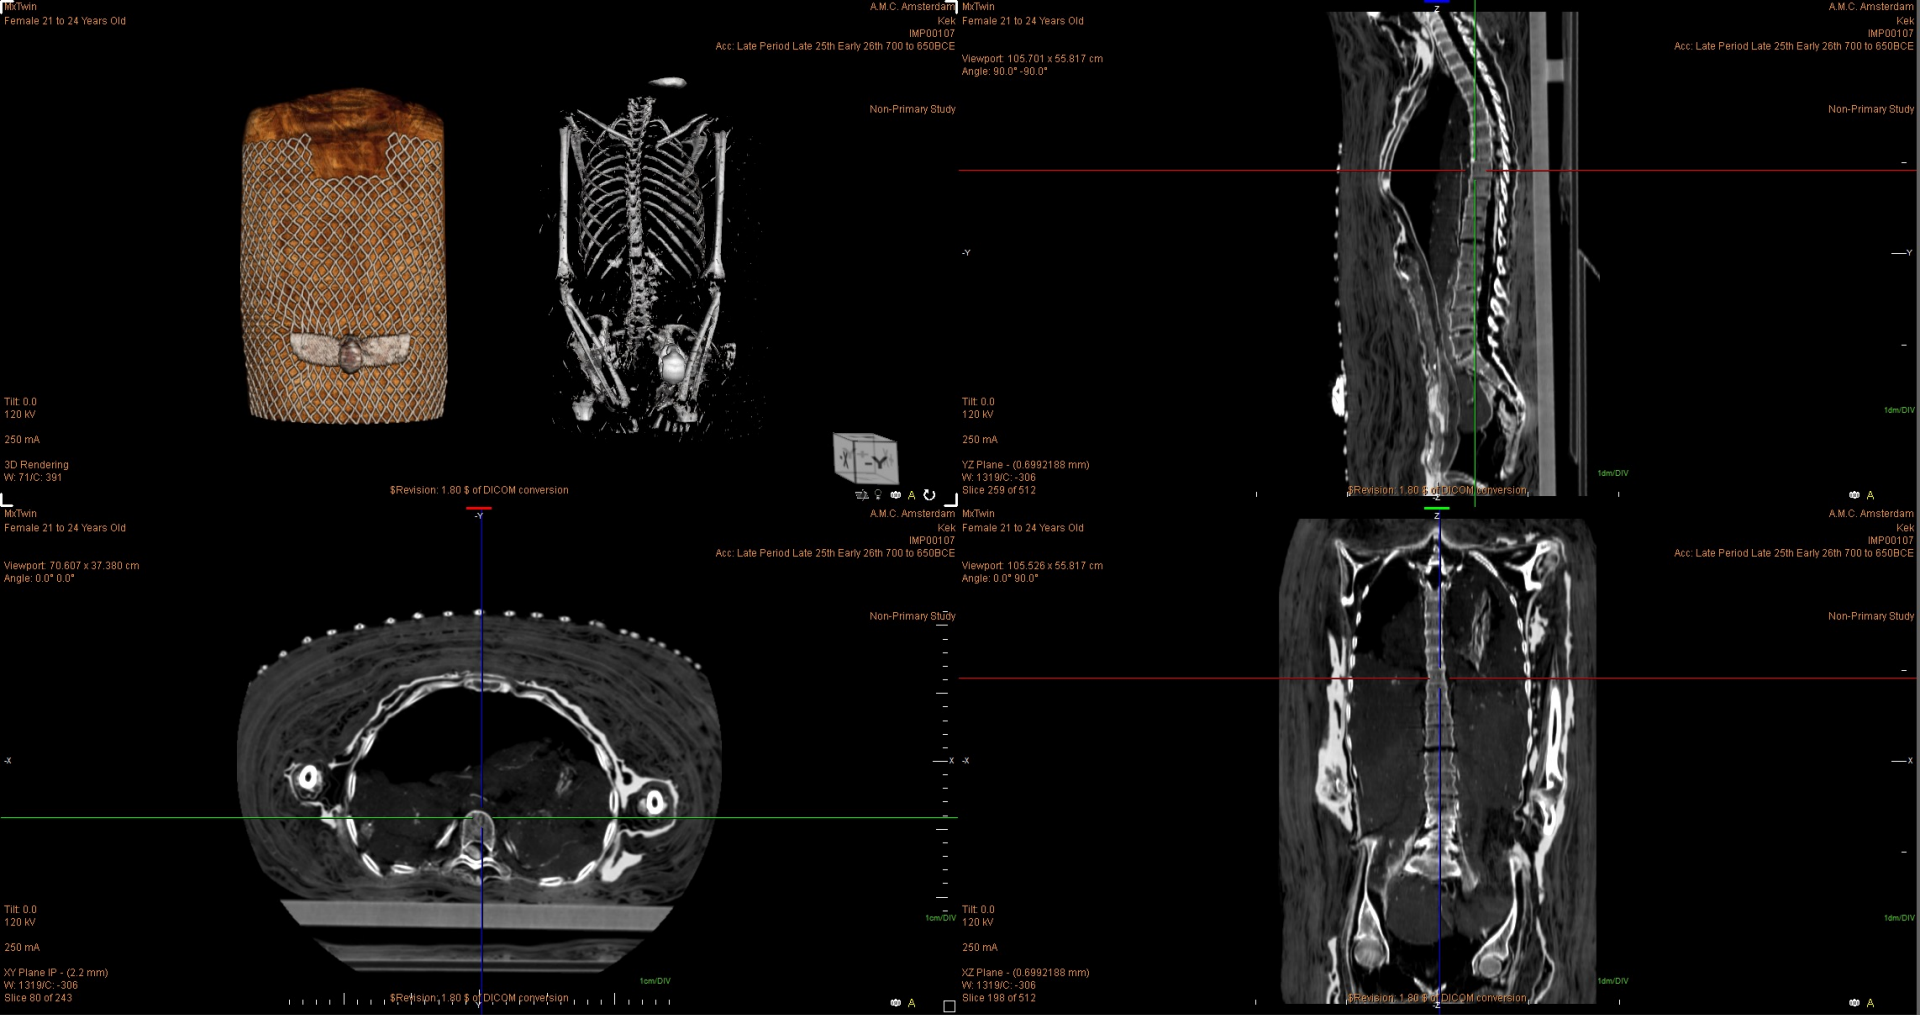

Series #: 34259

Number of Images: 243