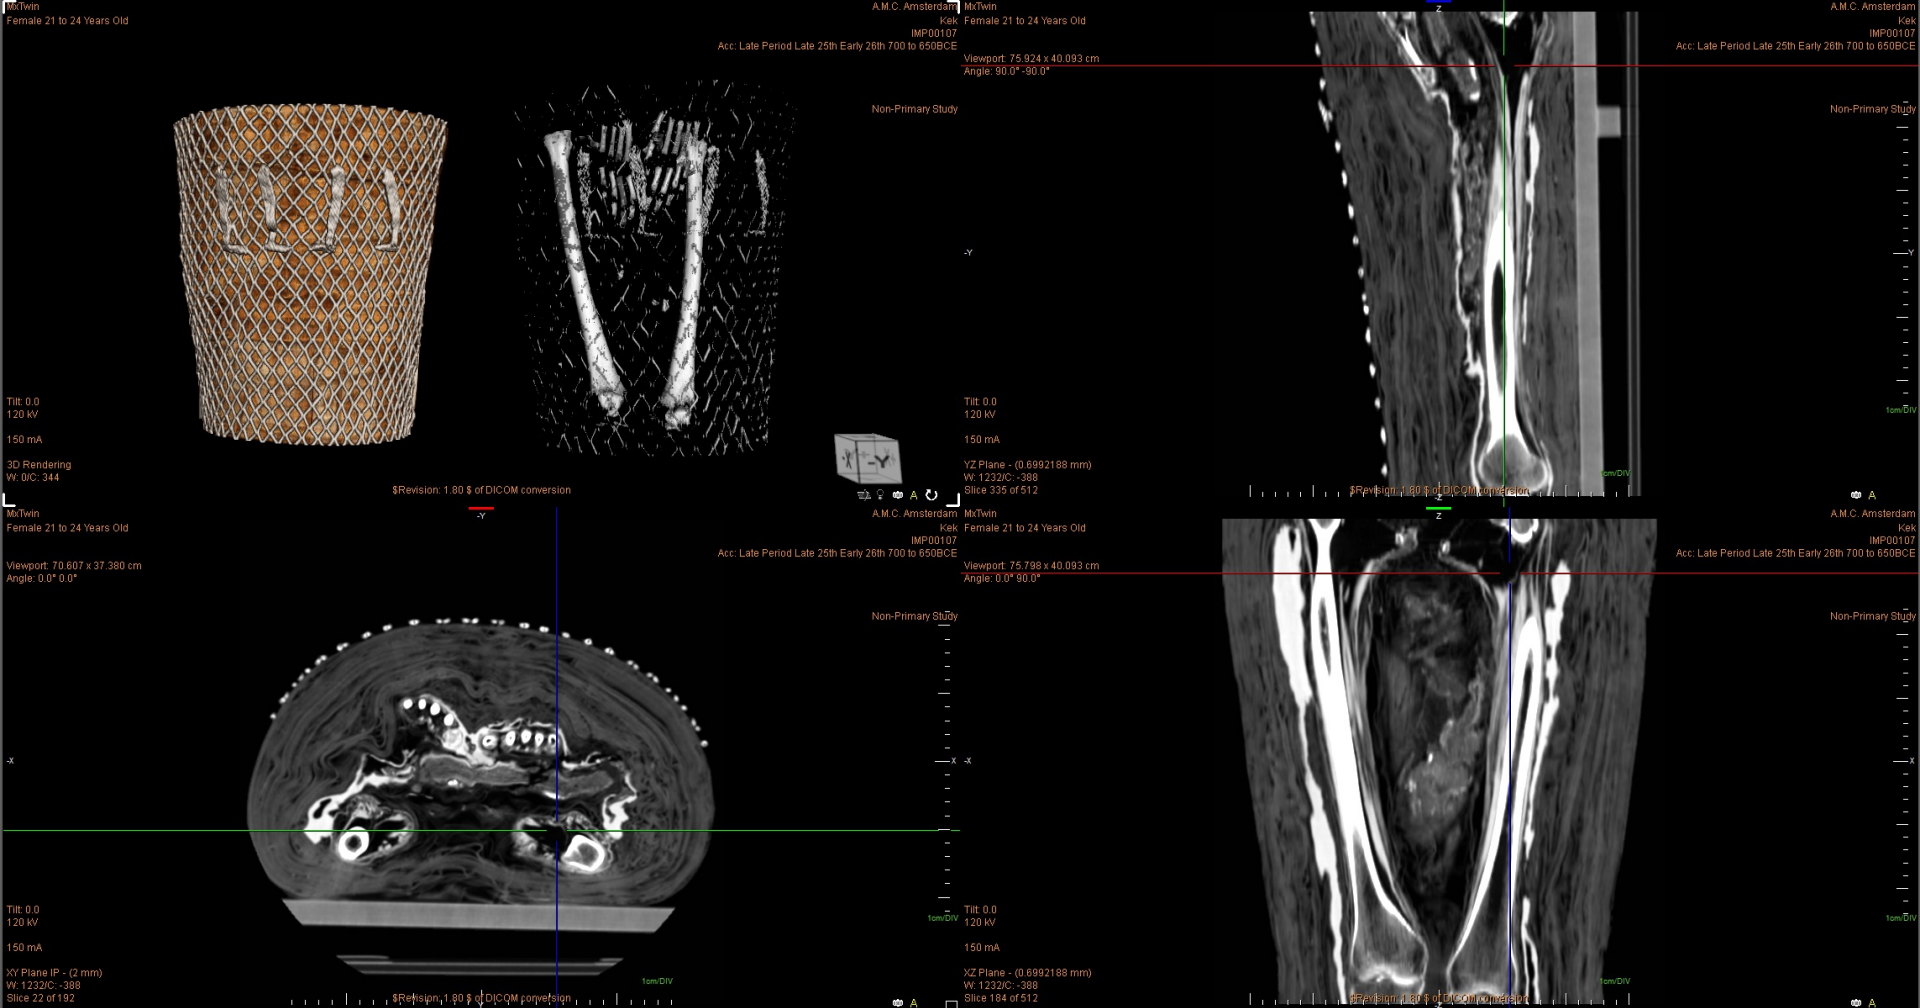

Mummy of Kek (Cat. 14)

ID: IMP00107

Sex: Female

Estimated Age: 21-24

Institution: Leiden University (Netherlands)

Period: Late Period

Site: Thebes

Modality: CT

Series #: 34256

Number of Images: 245

ACTwin
Female 21 to 24 Years Old
Viewport: 56.781 x 30.034 cm

A.M.C. Amsterdam
Kek
IMP00107
Acc: Late Period_Late 25th Early 28th 700 to 650BCE

Non-Primary Study

Tilt: 0.0
120 kV
25 mA
3.1 s
YZ Plane IP - (5 mm)
W: 952/C: 281
Slice 1 of 3

Region 100% of DICOM conversion

TomDiv

TomDiv

Series #: 34255
Number of Images: 3

Series #: 34259

Number of Images: 243

Series #: 34261
Number of Images: 192

TIFF: 0.0
120 kV
200 mA

3D Rendering
W: 563/C: -261

McTwin
Female 21 to 24 Years Old

Viewport: 32.740 x 17.333 cm
Angle: 0.0° 0.0°

\$Revision: 1.80 \$ of DICOM conversion

-y

TIFF: 0.0
120 kV
200 mA

XY Plane IP - (300 µm)
W: 1434/C: -373
Slice 167 of 170