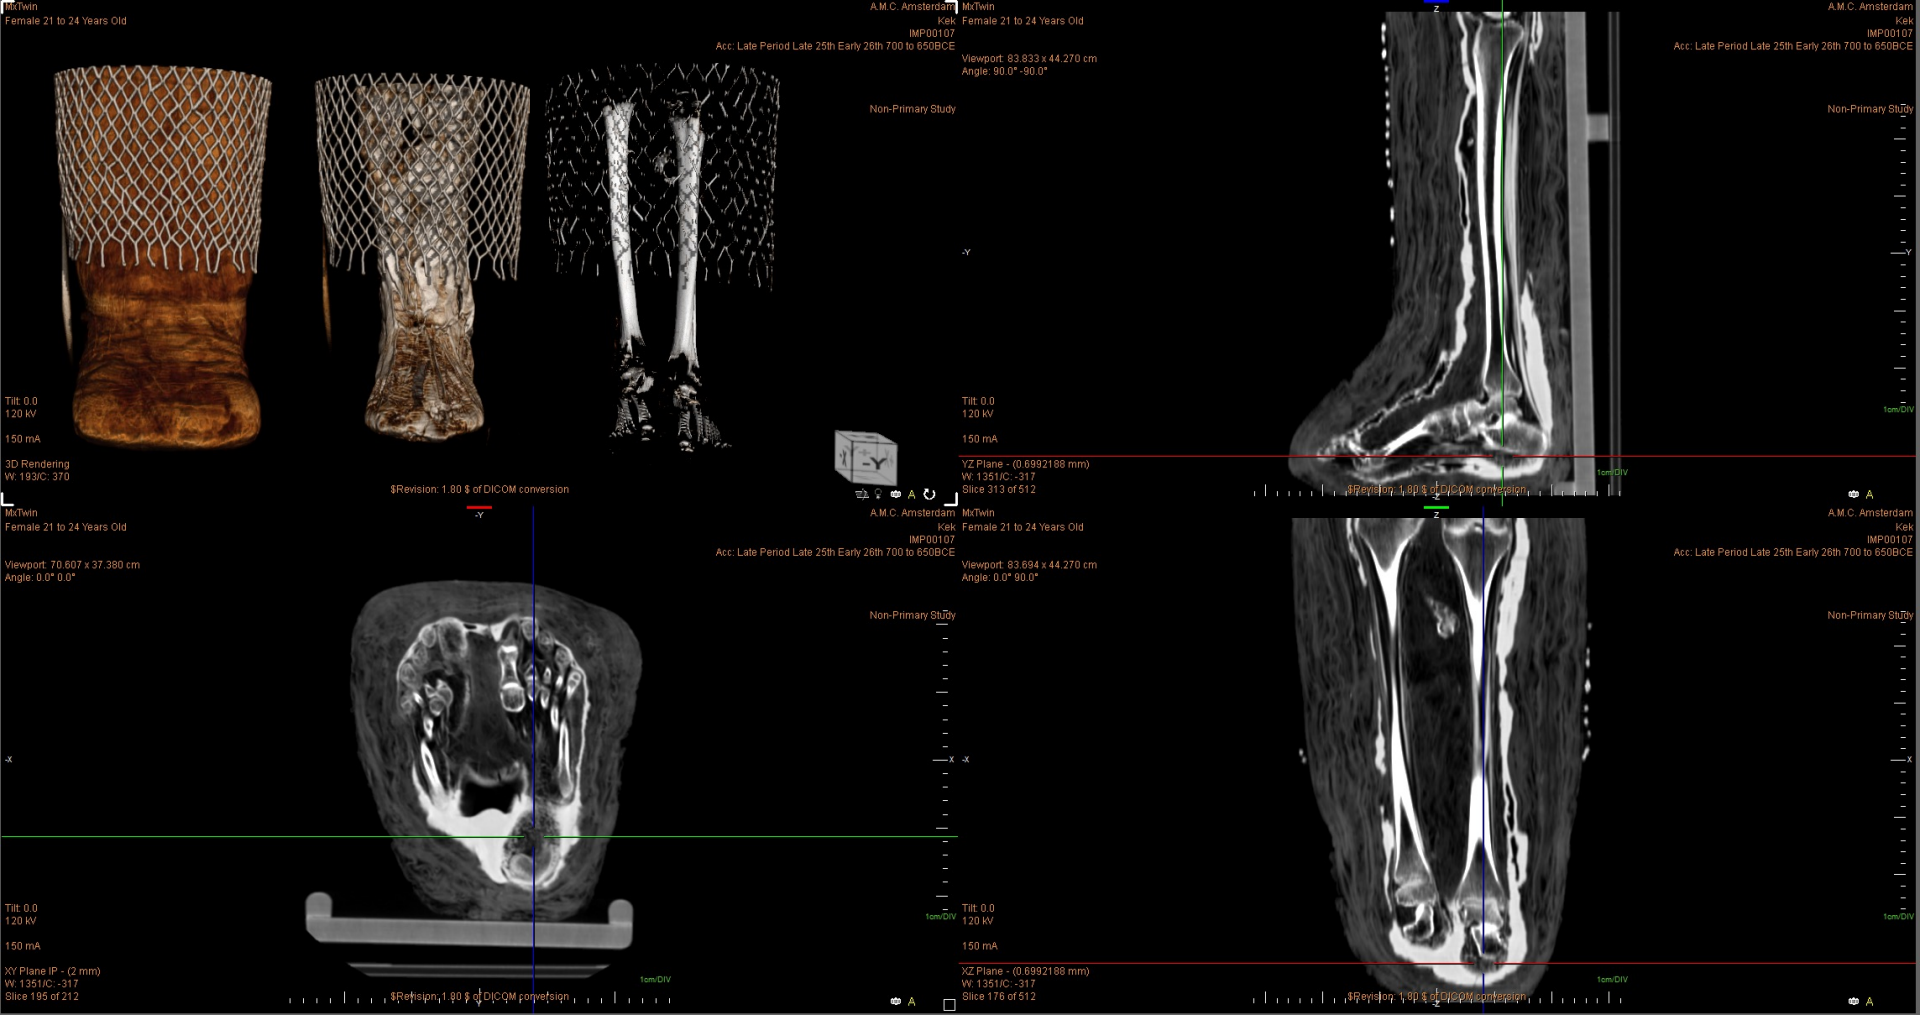

Series #: 34262
Number of Images: 212