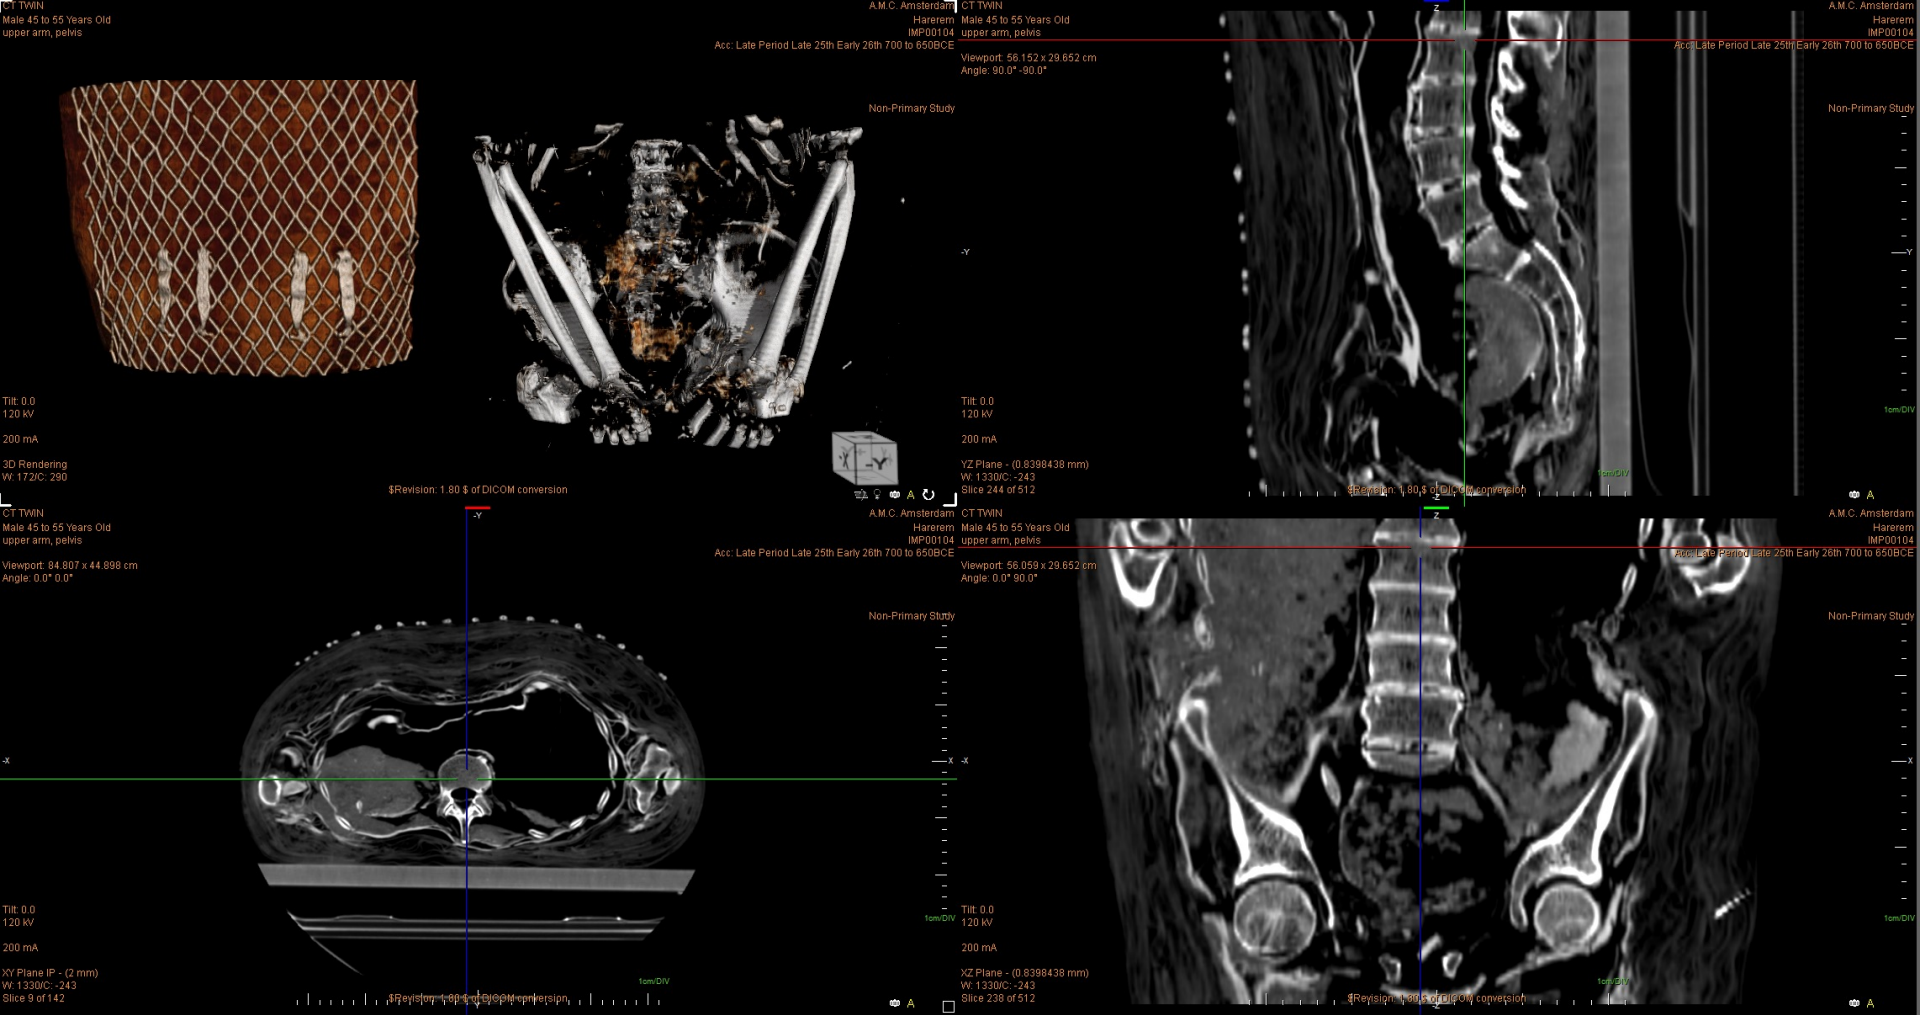

## Harerem (Cat. 11)

ID: IMP00104

Sex: Male

Estimated Age: 45-55

Institution: Leiden University (Netherlands)

Period: Late Period

Site: Thebes

Modality: CT

Series #: 26924

Number of Images: 236

Series #: 169

Number of Images: 169

Series #: 26926  
Number of Images: 142

Tilt: 0.0  
120 kV  
200 mA  
3D Rendering  
W: 10614/C: -13243

CT TWIN  
Male 45 to 55 Years Old  
merged thorax and abdomen  
Viewport: 84.807 x 44.898 cm  
Angle: 0.0° 0.0°

Tilt: 0.0  
120 kV  
200 mA  
XY Plane IP - (2 mm)  
W: 57472/C: 38088  
Slice 103 of 302

A.M.C. Amsterdam CT TWIN  
Harerem Male 45 to 55 Years Old  
IMP00104 merged thorax and abdomen  
Acc: Late Period Late 25th Early 26th 700 to 650BCE  
Viewport: 119.422 x 63.063 cm  
Angle: 90.0° -90.0°

Viewport: 192.745 x 101.952 cm

TH: 0.0  
120 kV  
25 mA  
27.0 s  
XZ Plane IP - (500 µm)  
W: 789/C: 2  
Slice 10 of 15

Series #: 26931 (Localizer)  
Number of Images: 15