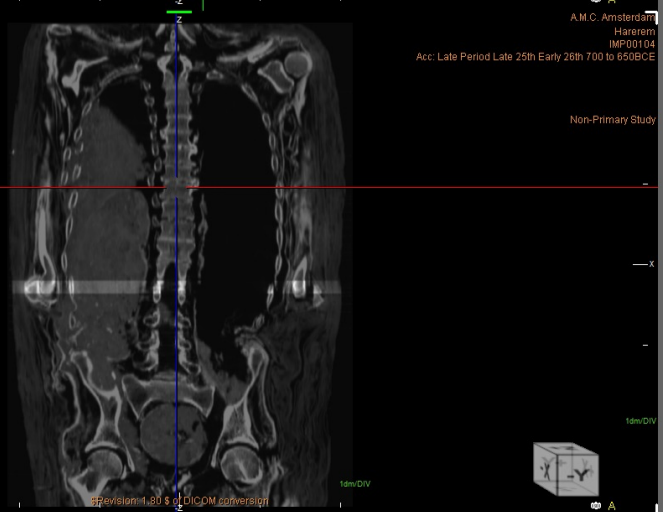

A.M.C. Amsterdam CT TWIN
Harerem Male 45 to 55 Years Old
IMP00104 merged thorax and abdomen
Acc: Late Period Late 25th Early 26th 700 to 650BCE
Viewport: 119.422 x 63.063 cm
Angle: 90.0° -90.0°

Non-Primary Study

Tilt: 0.0
120 kV
200 mA
YZ Plane - (0.839844 mm)
W: 57472/C: 38088
Slice 250 of 512

A.M.C. Amsterdam CT TWIN
Harerem Male 45 to 55 Years Old
IMP00104 merged thorax and abdomen
Acc: Late Period Late 25th Early 26th 700 to 650BCE
Viewport: 119.225 x 63.064 cm
Angle: 0.0° 90.0°

Non-Primary Study

Tilt: 0.0
120 kV
200 mA
XZ Plane - (0.839844 mm)
W: 57472/C: 38088
Slice 223 of 512