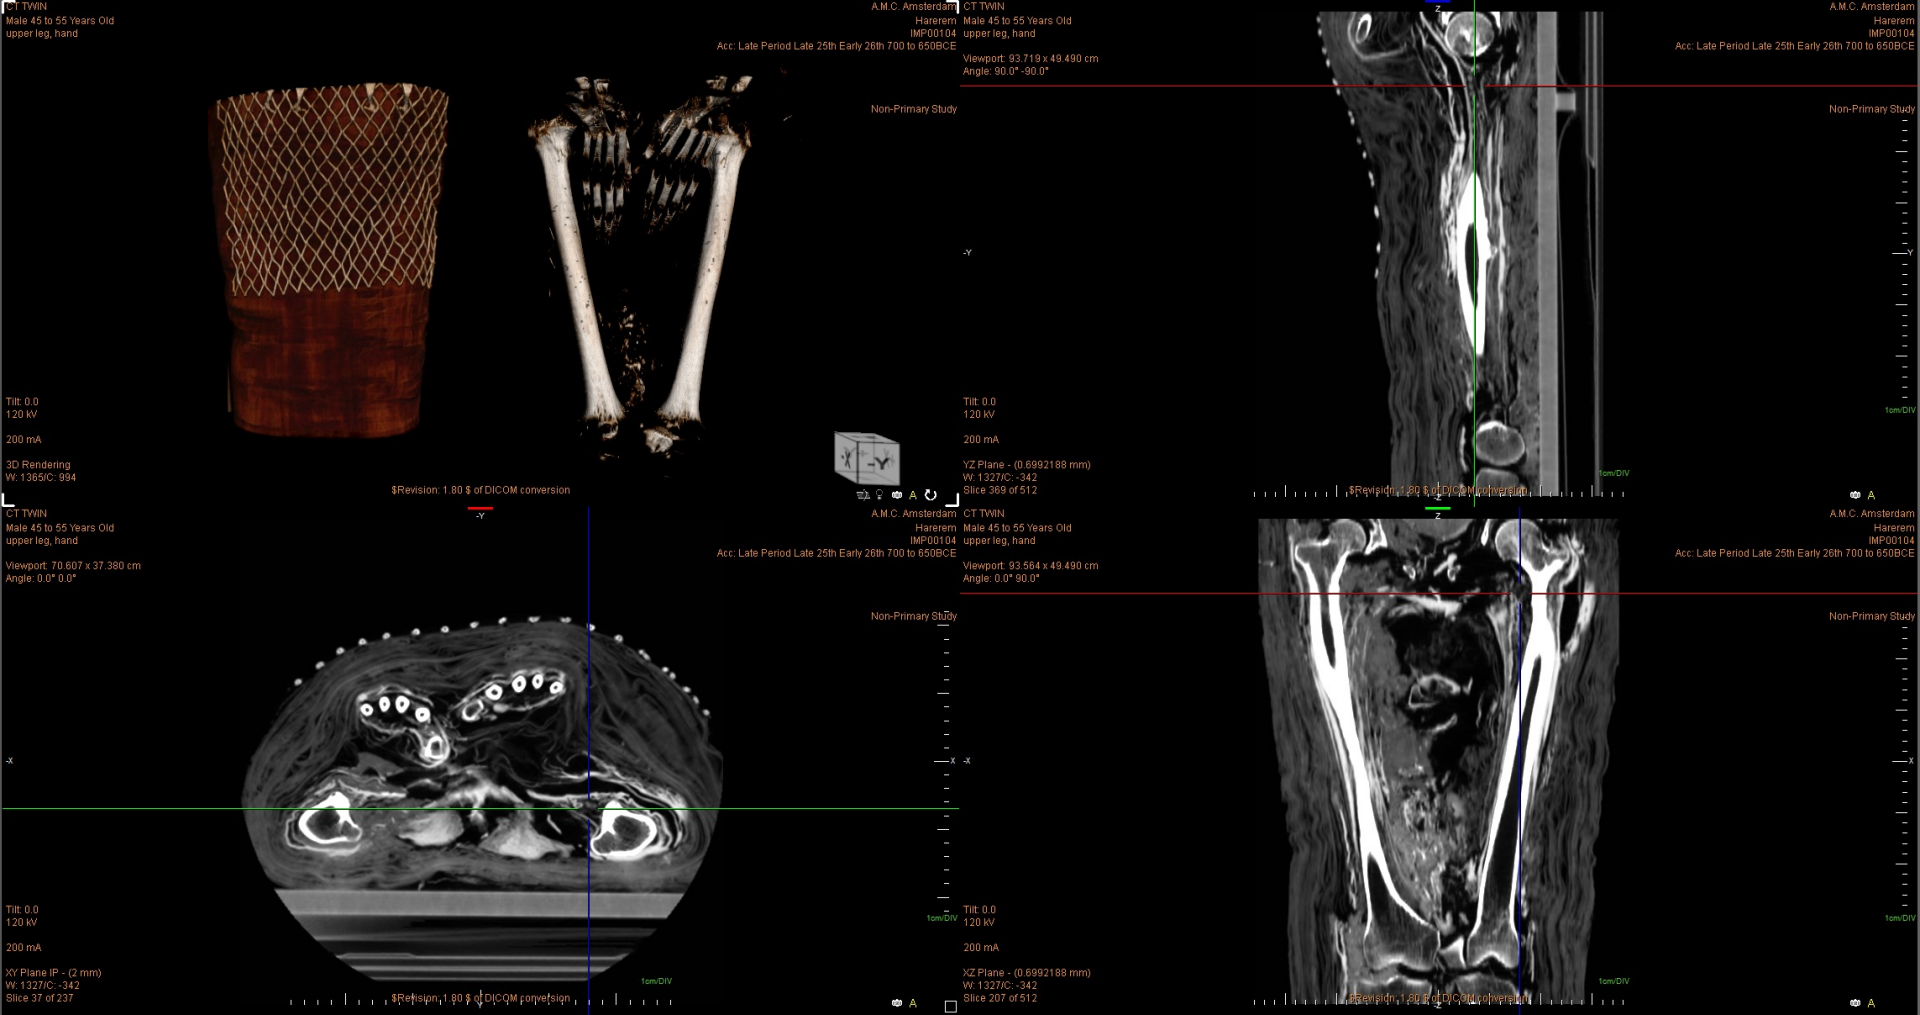

Series #: 26928
Number of Images: 237