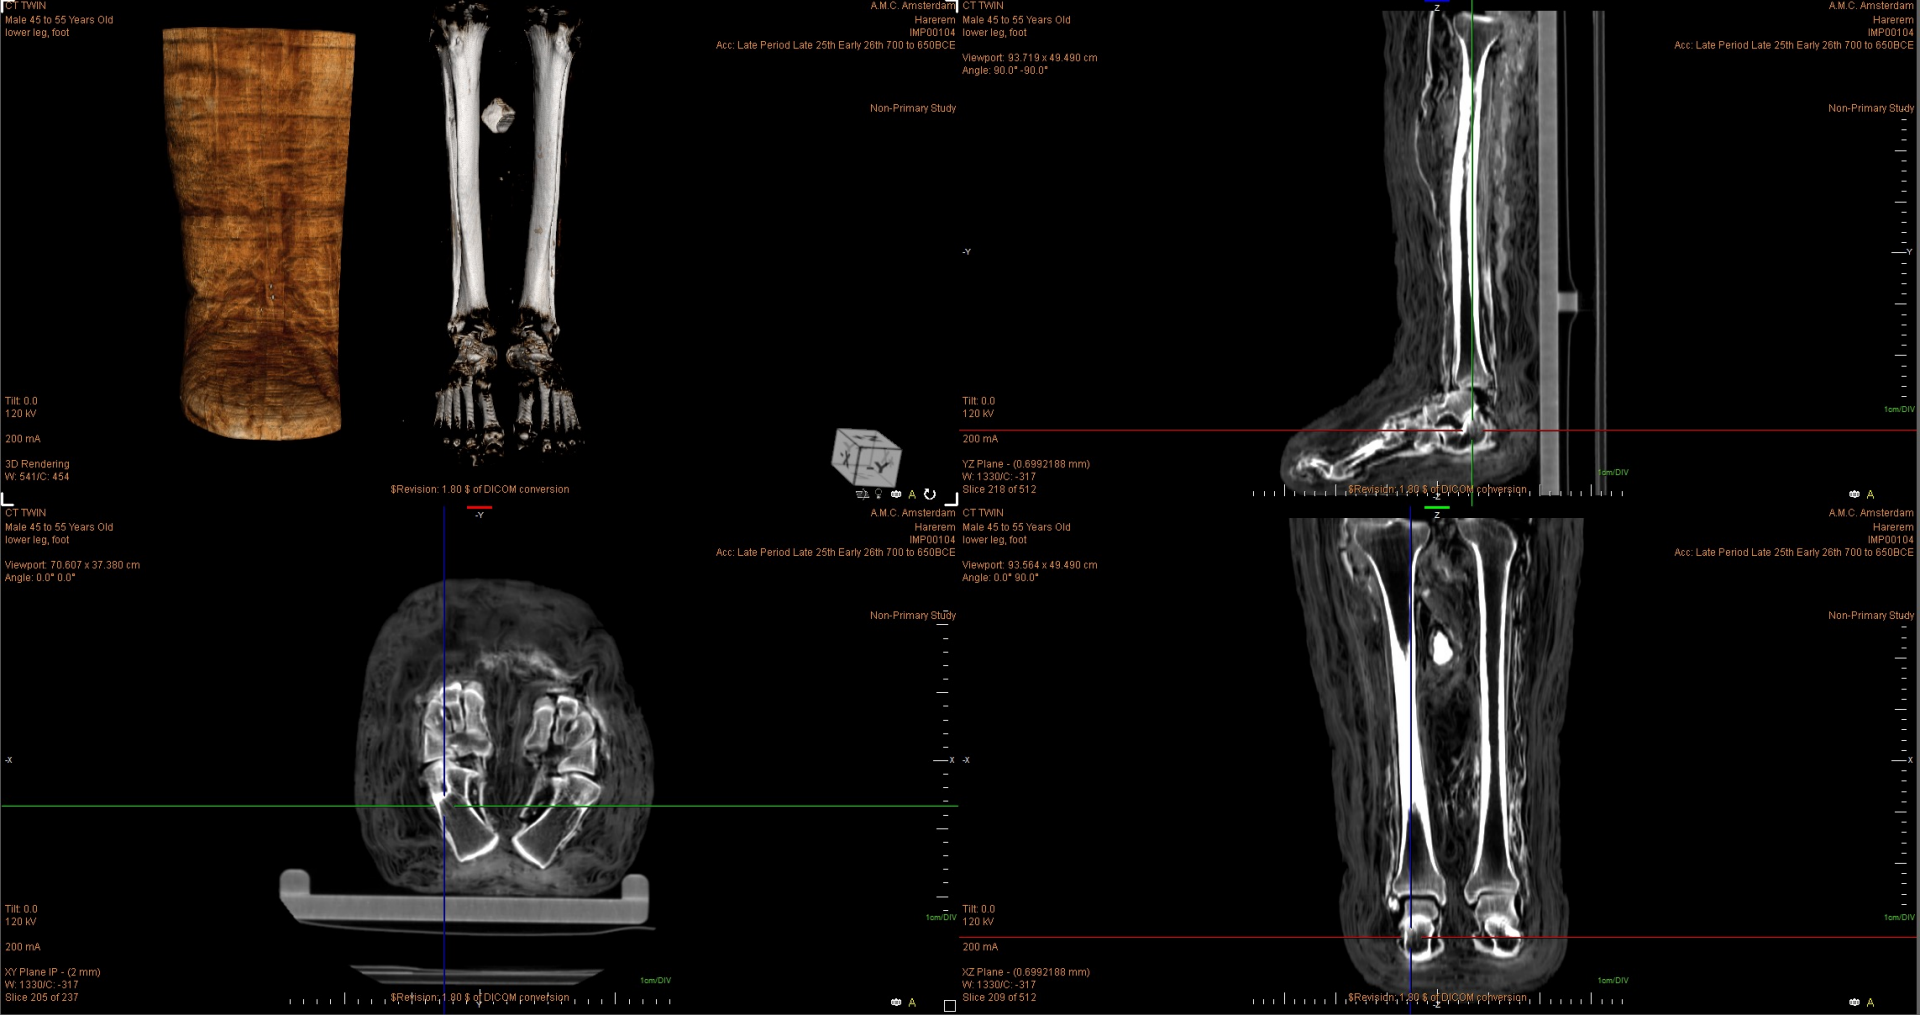

Series #: 26929
Number of Images: 237