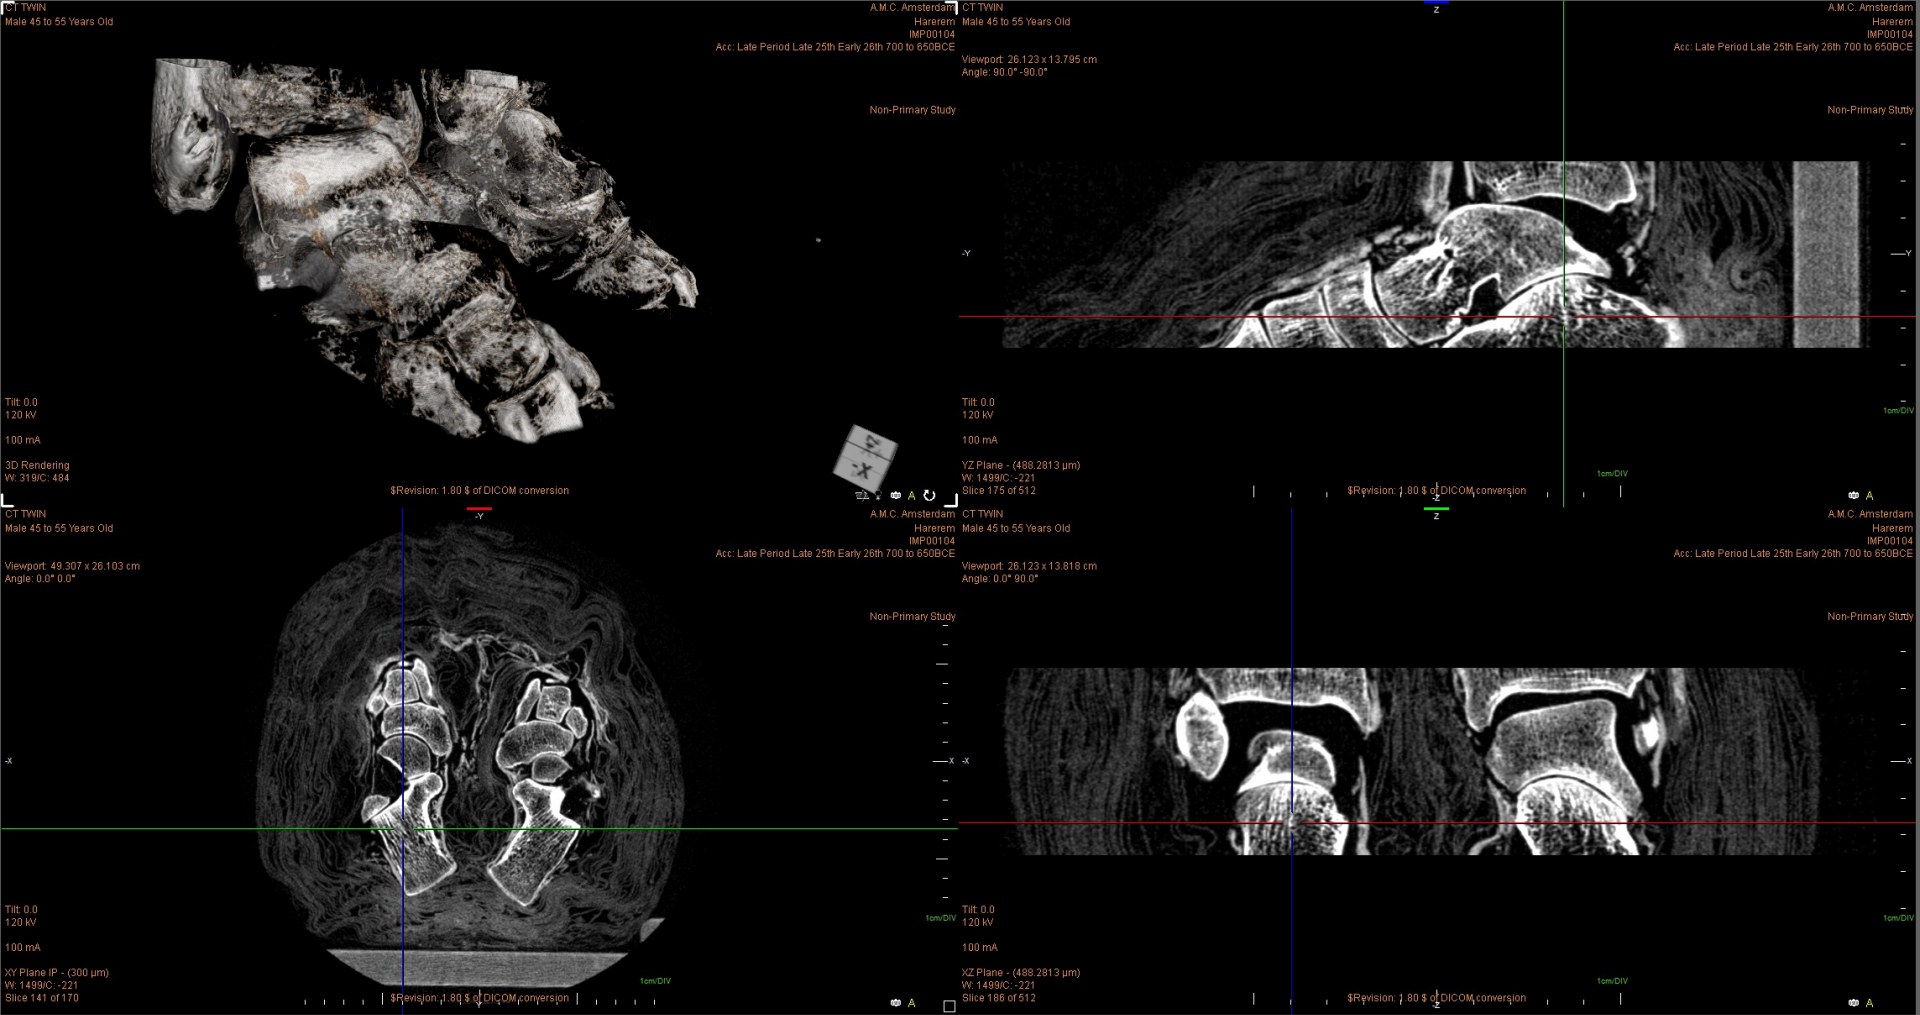

Tilt: 0.0  
120 kV  
200 mA  
XY Plane IP - (2 mm)  
W: 57472/C: 38088  
Slice 103 of 302

A.M.C. Amsterdam CT TWIN  
Harerem Male 45 to 55 Years Old  
IMP00104 merged thorax and abdomen  
Acc: Late Period Late 25th Early 26th 700 to 650BCE  
Viewport: 119.422 x 63.063 cm  
Angle: 90.0° -90.0°

Tilt: 0.0  
120 kV  
200 mA  
XZ Plane - (0.839844 mm)  
W: 57472/C: 38088  
Slice 223 of 512

Series #: 26927  
Number of Images: 302

Series #: 26928  
 Number of Images: 237

Series #: 26929  
 Number of Images: 237

Series #: 26930  
Number of Images: 170

Tilt: 0.0  
120 kV  
25 mA  
27.0 s  
XZ Plane IP - (500 µm)  
W: 789/C: -85  
Slice 5 of 15

1cm/DIV

3Revison: 180.0 of 0.000 conversion

1cm/DIV

Series #: 26931 (Localizer)  
Number of Images: 15

Viewport: 192.745 x 101.952 cm

TH: 0.0  
120 kV  
25 mA  
27.0 s  
XZ Plane IP - (500 µm)  
W: 789/C: 2  
Slice 10 of 15

Series #: 26931 (Localizer)  
Number of Images: 15