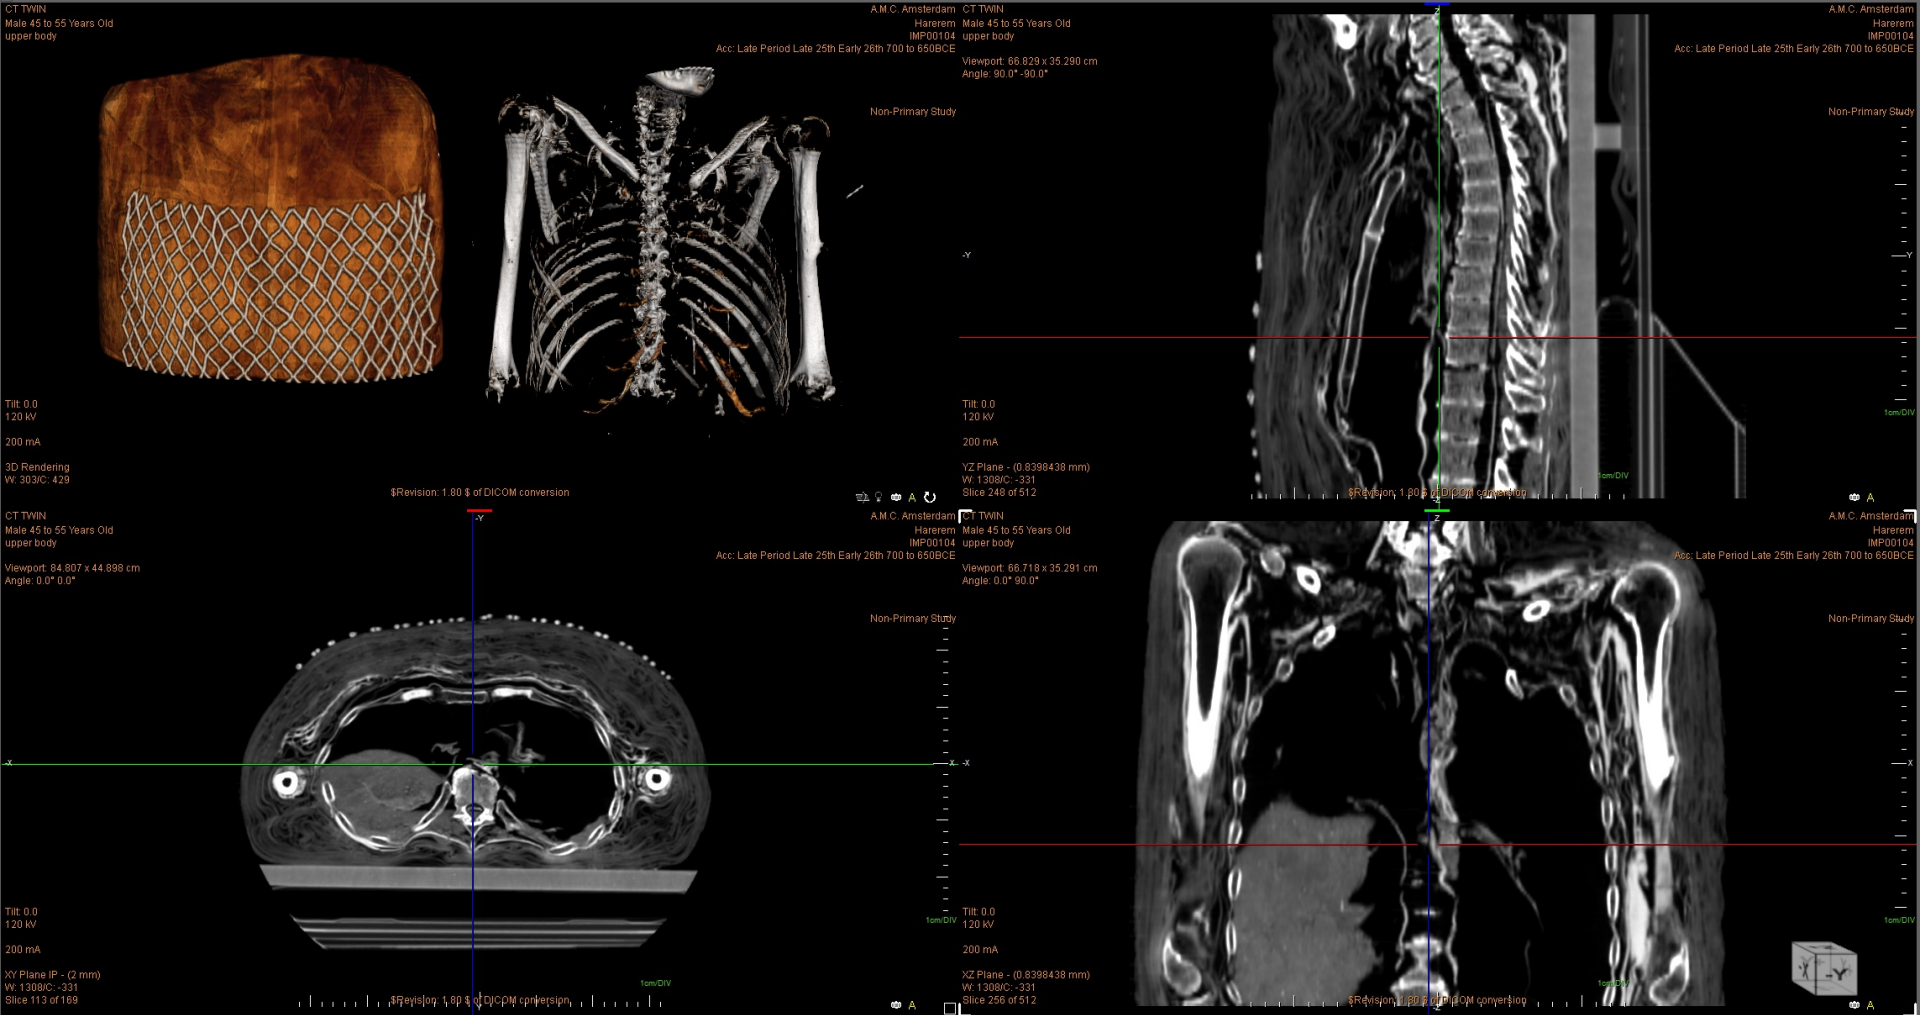

## Harerem (Cat. 11)

ID: IMP00104

Sex: Male

Estimated Age: 45-55

Institution: Leiden University (Netherlands)

Period: Late Period

Site: Thebes

Modality: CT

Series #: 26924

Number of Images: 236

Series #: 169

Number of Images: 169

Series #: 26926  
Number of Images: 142

Tilt: 0.0  
120 kV  
200 mA  
3D Rendering  
W: 10614/C: -13243

CT TWIN  
Male 45 to 55 Years Old  
merged thorax and abdomen  
Viewport: 84.807 x 44.898 cm  
Angle: 0.0° 0.0°

Tilt: 0.0  
120 kV  
200 mA  
XY Plane IP - (2 mm)  
W: 57472/C: 38088  
Slice 103 of 302

A.M.C. Amsterdam CT TWIN  
Harerem Male 45 to 55 Years Old  
IMP00104 merged thorax and abdomen  
Acc: Late Period Late 25th Early 26th 700 to 650BCE  
Viewport: 119.422 x 63.063 cm  
Angle: 90.0° -90.0°

Viewport: 192.745 x 101.952 cm

TH: 0.0  
120 kV  
25 mA  
27.0 s  
XZ Plane IP - (500 µm)  
W: 789/C: 2  
Slice 10 of 15

Series #: 26931 (Localizer)  
Number of Images: 15