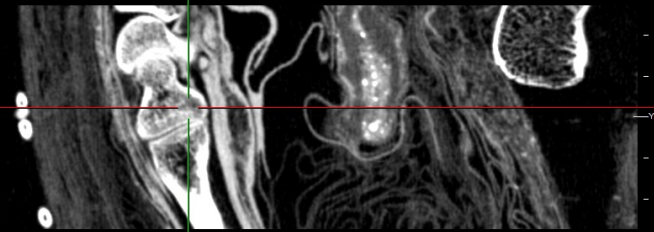

Series #: 6292

Number of Images: 379

Series #: 6297  
Number of Images: 474

Male 22 to 44 Years Old

AMC Amsterdam Mx8000  
Hor Male 22 to 44 Years Old  
O IMP00103  
Acc: Later Period Late 25th Dynasty 712 to 657BCE  
Tuesday, Apr 17, 2001 Viewport: 23.511 x 12.415 cm  
Ser. Trn: 18:14:22 Angle: 90.0°-90.0°

1cm/DIV

Mx8000  
Male 22 to 44 Years Old  
Viewport: 44.376 x 23.493 cm  
Angle: 0.0° 0.0°

AMC Amsterdam Mx8000  
Hor Male 22 to 44 Years Old  
O IMP00103  
Acc: Later Period Late 25th Dynasty 712 to 657BCE  
Tuesday, Apr 17, 2001 Viewport: 23.511 x 12.436 cm  
Ser. Trn: 18:14:22 Angle: 0.0° 90.0°