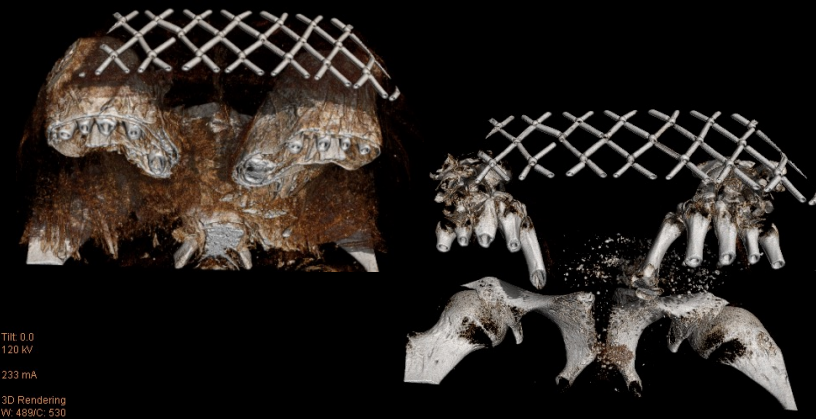

Male 22 to 44 Years Old

AMC Amsterdam Mx8000
Hor Male 22 to 44 Years Old
O IMP00103
Acc: Later Period Late 25th Dynasty 712 to 657BCE
Tuesday, Apr 17, 2001 Viewport: 23.511 x 12.415 cm
Ser. Trn: 18:14:22 Angle: 90.0°-90.0°

AMC Amsterdam
Hor
O IMP00103
Acc: Later Period Late 25th Dynasty 712 to 657BCE
Tuesday, Apr 17, 2001
Ser. Trn: 18:14:22

Tilt: 0.0
120 kV
233 mA
3D Rendering
W: 489/C: 530

Tilt: 0.0
120 kV
233 mA
YZ Plane - (439.4531 µm)
W: 1357/C: -262
Slice 388 of 512