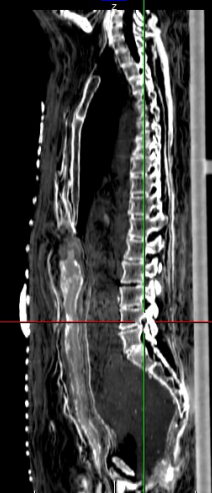

C
Non-Primary Study

1cm/DIV

1cm/DIV

AMC Amsterdam
Hor
O IMP00103
Acc: Later Period Late 25th Dynasty 712 to 657BCE
Tuesday, Apr 17, 2001
Ser. Trn: 18:03:20

C
Non-Primary Study

1cm/DIV

1cm/DIV

Hor (Cat. 10)

ID: IMP00103

Sex: Male

Estimated Age: 22-44

Institution: Leiden University (Netherlands)

Period: Late Period

Site: Thebes

Modality: CT

Series #: 6292

Number of Images: 379