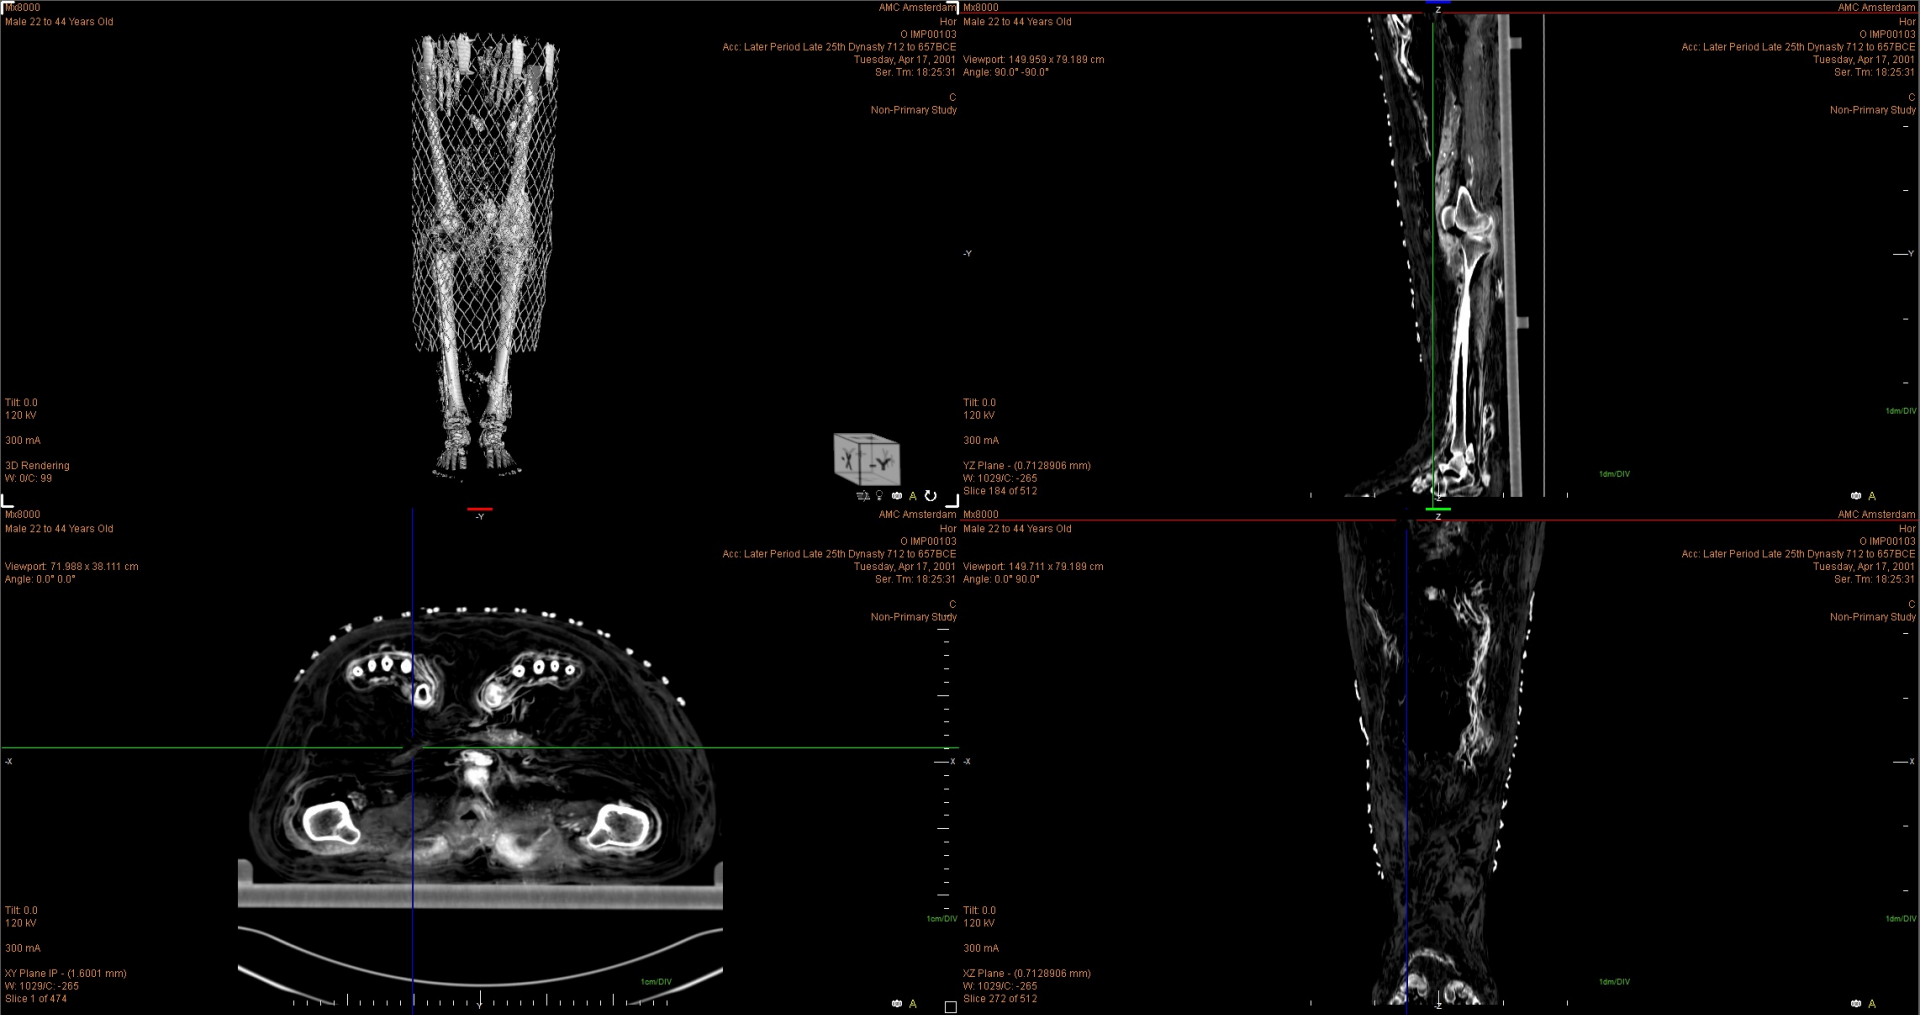

AMC Amsterdam Mx8000  
Hor Male 22 to 44 Years Old  
O IMP00103  
Acc: Later Period Late 25th Dynasty 712 to 657BCE  
Tuesday, Apr 17, 2001 Viewport: 119.904 x 63.318 cm  
Ser. Trn: 18:03:20 Angle: 90.0° -90.0°

# Hor (Cat. 10)

ID: IMP00103

Sex: Male

Estimated Age: 22-44

Institution: Leiden University (Netherlands)

Period: Late Period

Site: Thebes

Modality: CT

Series #: 6292

Number of Images: 379

Series #: 6297  
Number of Images: 474

Male 22 to 44 Years Old

AMC Amsterdam Mx8000  
Hor Male 22 to 44 Years Old  
O IMP00103  
Acc: Later Period Late 25th Dynasty 712 to 657BCE  
Tuesday, Apr 17, 2001 Viewport: 23.511 x 12.415 cm  
Ser. Trn: 18:14:22 Angle: 90.0°-90.0°

1cm/DIV

Mx8000  
Male 22 to 44 Years Old  
Viewport: 44.376 x 23.493 cm  
Angle: 0.0° 0.0°

AMC Amsterdam Mx8000  
Hor Male 22 to 44 Years Old  
O IMP00103  
Acc: Later Period Late 25th Dynasty 712 to 657BCE  
Tuesday, Apr 17, 2001 Viewport: 23.511 x 12.436 cm  
Ser. Trn: 18:14:22 Angle: 0.0° 90.0°