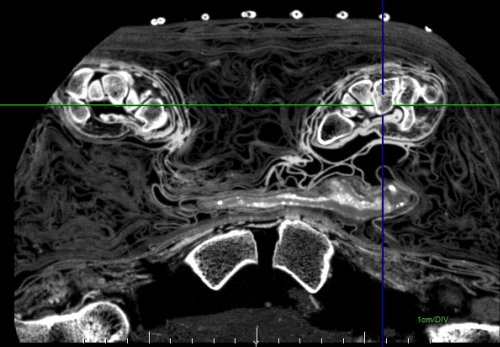

Male 22 to 44 Years Old

AMC Amsterdam Mx8000
Hor Male 22 to 44 Years Old
O IMP00103
Acc: Later Period Late 25th Dynasty 712 to 657BCE
Tuesday, Apr 17, 2001 Viewport: 23.511 x 12.415 cm
Ser. Trn: 18:14:22 Angle: 90.0°-90.0°

AMC Amsterdam
Hor
O IMP00103
Acc: Later Period Late 25th Dynasty 712 to 657BCE
Tuesday, Apr 17, 2001
Ser. Trn: 18:14:22

Tilt: 0.0
120 kV
233 mA
3D Rendering
W: 489/C: 530

Tilt: 0.0
120 kV
233 mA
YZ Plane - (439.4531 µm)
W: 1357/C: -262
Slice 388 of 512

1cm/DIV

Mx8000
Male 22 to 44 Years Old
Viewport: 44.376 x 23.493 cm
Angle: 0.0° 0.0°

AMC Amsterdam Mx8000
Hor Male 22 to 44 Years Old
O IMP00103
Acc: Later Period Late 25th Dynasty 712 to 657BCE
Tuesday, Apr 17, 2001 Viewport: 23.511 x 12.436 cm
Ser. Trn: 18:14:22 Angle: 0.0° 90.0°

AMC Amsterdam
Hor
O IMP00103
Acc: Later Period Late 25th Dynasty 712 to 657BCE
Tuesday, Apr 17, 2001
Ser. Trn: 18:14:22

Tilt: 0.0
120 kV
233 mA
XY Plane IP - (289.93 µm)
W: 1357/C: -262
Slice 84 of 183

Tilt: 0.0
120 kV
233 mA
XZ Plane - (439.4531 µm)
W: 1357/C: -262
Slice 252 of 512

1cm/DIV

Series #: 6293
Number of Images: 183