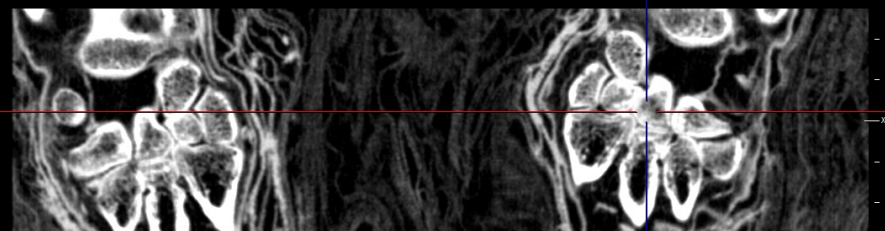

Tilt: 0.0
120 kV
233 mA
XY Plane IP - (289.93 µm)
W: 1357/C: -262
Slice 84 of 183

Tilt: 0.0
120 kV
233 mA
XZ Plane - (439.4531 µm)
W: 1357/C: -262
Slice 252 of 512