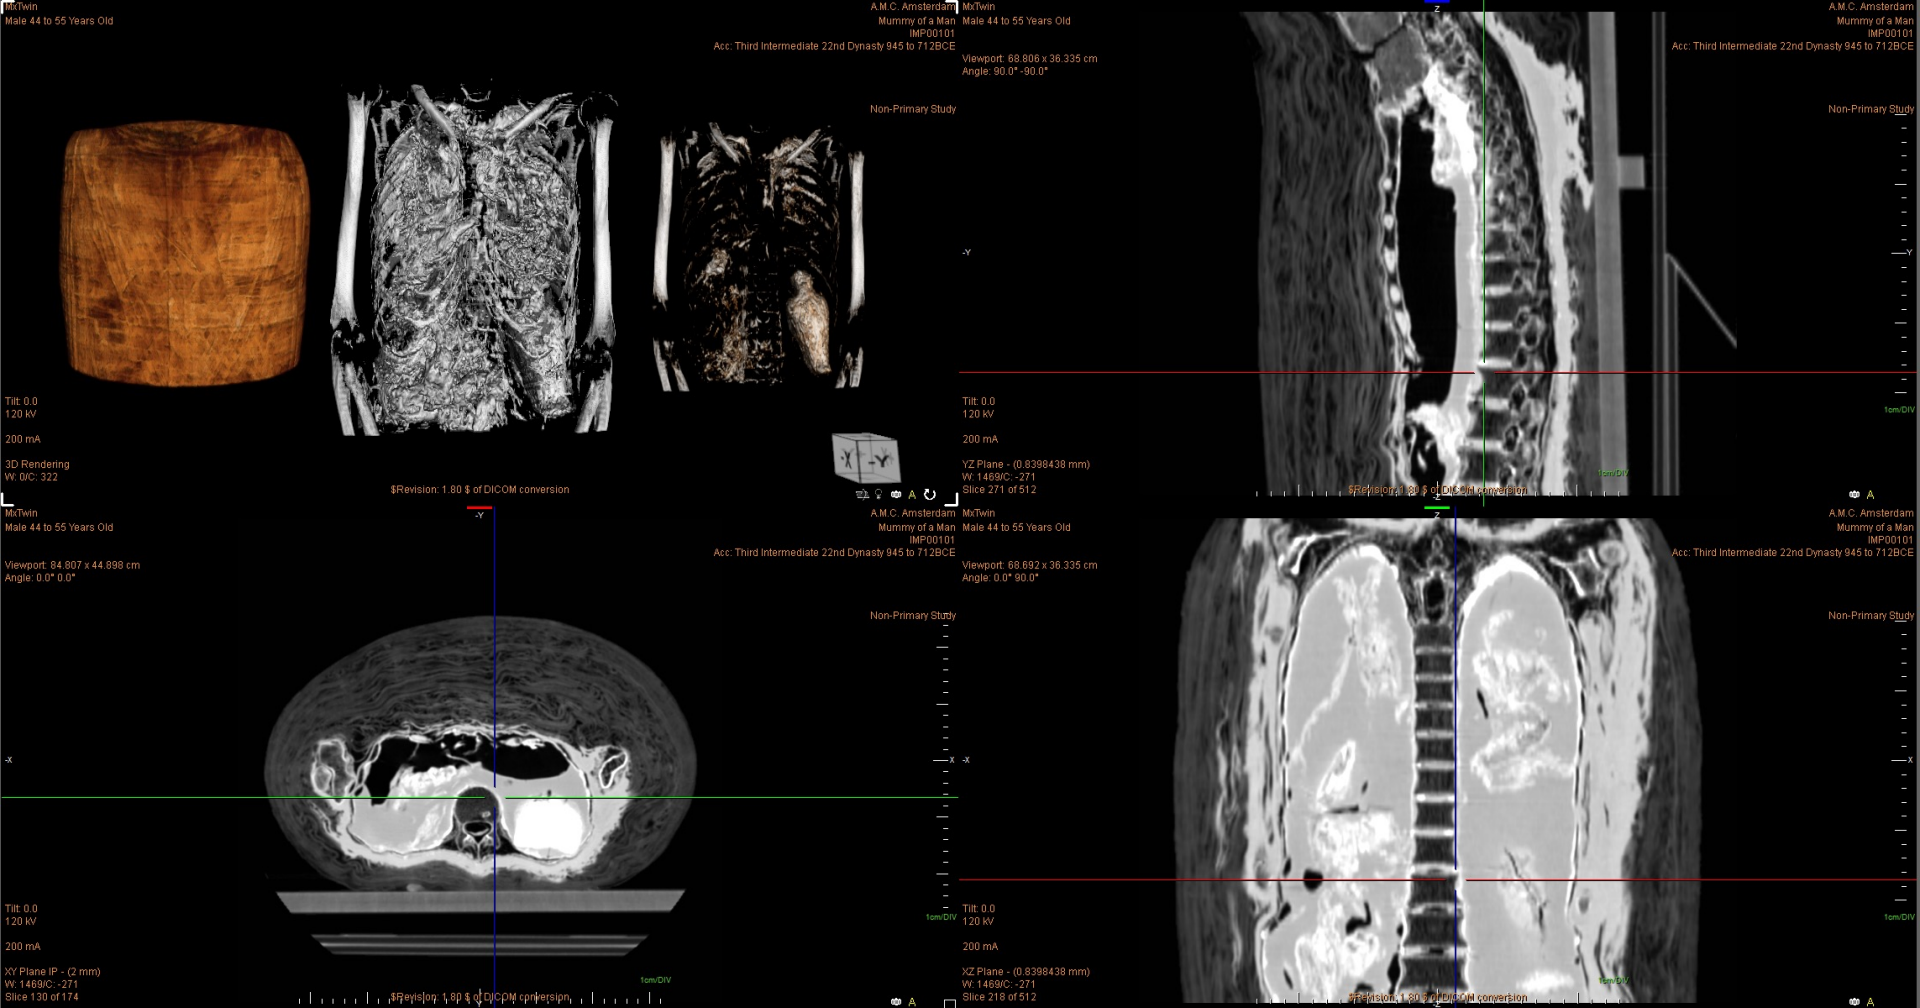

Mummy of a Man (Cat. 8)

ID: IMP00101
 Sex: Male
 Age: 45-55
 Institution: Leiden University (Netherlands)
 Period: Third Intermediate Period
 Site: Thebes
 Modality: CT

Series #: 37115
 Number of Images: 215

Series #: 37116
Number of Images: 174

MCTwin
Male 44 to 55 Years Old

Tilt: 0.0
120 kV
200 mA

3D Rendering
W: 657/C: 380

MCTwin
Male 44 to 55 Years Old

Viewport: 32.740 x 17.333 cm
Angle: 0.0° 0.0°

Tilt: 0.0
120 kV
200 mA

XY Plane IP - (300 µm)
W: 1469/C: -226
Slice 148 of 168

A.M.C. Amsterdam
Mummy of a Man
IMP00101
Acc: Third Intermediate 22nd Dynasty 945 to 712BCE

Viewport: 17.346 x 9.160 cm
Angle: 90.0° -90.0°

Non-Primary Study

Tilt: 0.0
120 kV
200 mA

YZ Plane - (324.2188 µm)
W: 1469/C: -226
Slice 190 of 512

A.M.C. Amsterdam
Mummy of a Man
IMP00101
Acc: Third Intermediate 22nd Dynasty 945 to 712BCE

Viewport: 17.346 x 9.175 cm
Angle: 0.0° 90.0°